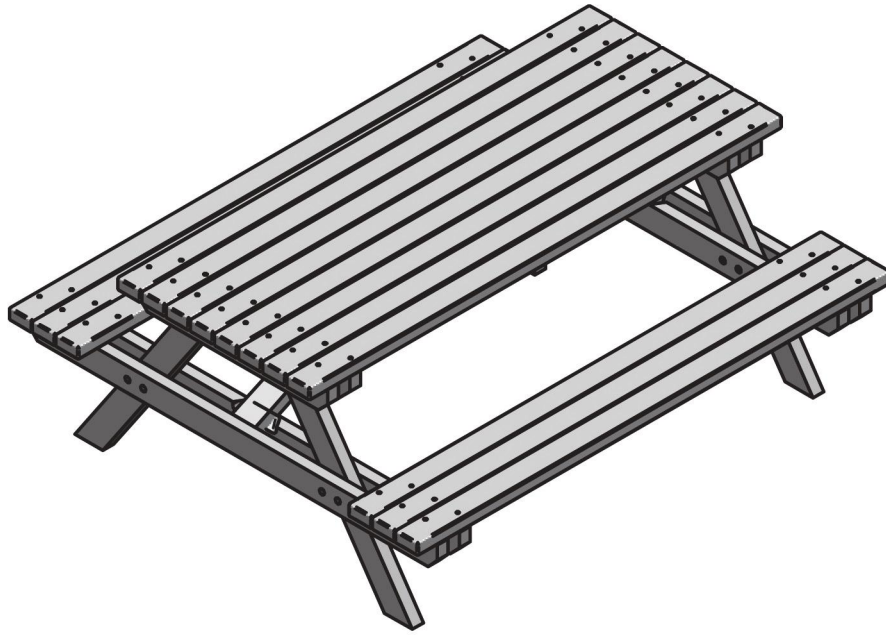

BENITO
-Urban

Picnik

VRM200

Instrucciones de montaje
Instructions de montage
Assembly instructions

ref. DIN603 M8 x16

ref. DIN7982c x76

ref. DIN125A M8 x16

ref. DIN934 M8 x16

ref. 10861 x2
1680mm x 95mm

ref. 10857 x4
875mm x 95mm

ref. 10859 x2
1680mm x 95mm

ref. 10869 x2
780mm x 95mm

ref. 10870 x2
780mm x 95mm

ref. 10870 x14
1940mm x 45mm

ref. 10865 x2
830mm x 40mm

ref. 10872 x1
760mm x 45mm