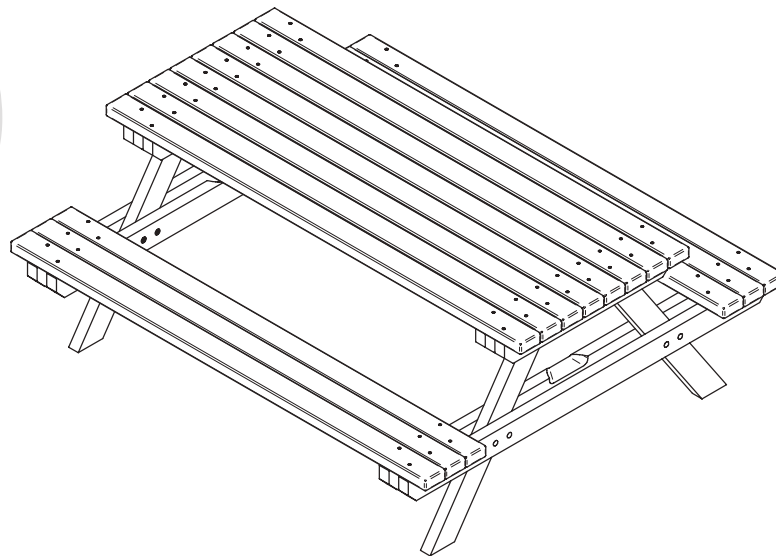

6 / 10

BENITO - Urban - Light - Play - Covers

6