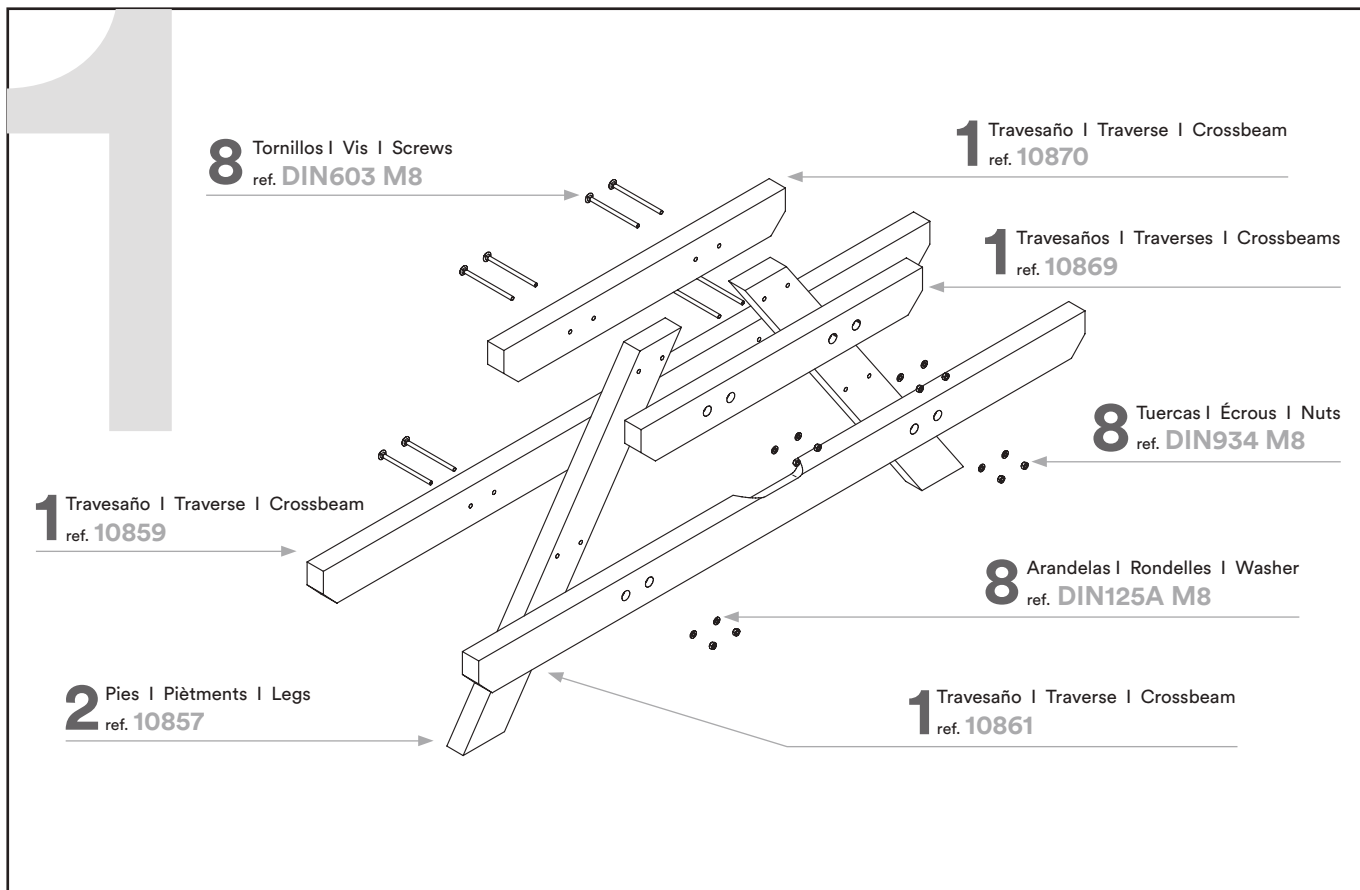

BENITO
-Urban

Picnik

VRM200

Instrucciones de montaje
Instructions de montage
Assembly instructions

ref. DIN603 M8 x16

ref. DIN7982c x76

ref. DIN125A M8 x16

ref. DIN934 M8 x16

ref. 10861 x2
1680mm x 95mm

ref. 10857 x4
875mm x 95mm

ref. 10859 x2
1680mm x 95mm

ref. 10869 x2
780mm x 95mm

ref. 10870 x2
780mm x 95mm

ref. 10870 x14
1940mm x 45mm

ref. 10865 x2
830mm x 40mm

ref. 10872 x1
760mm x 45mm