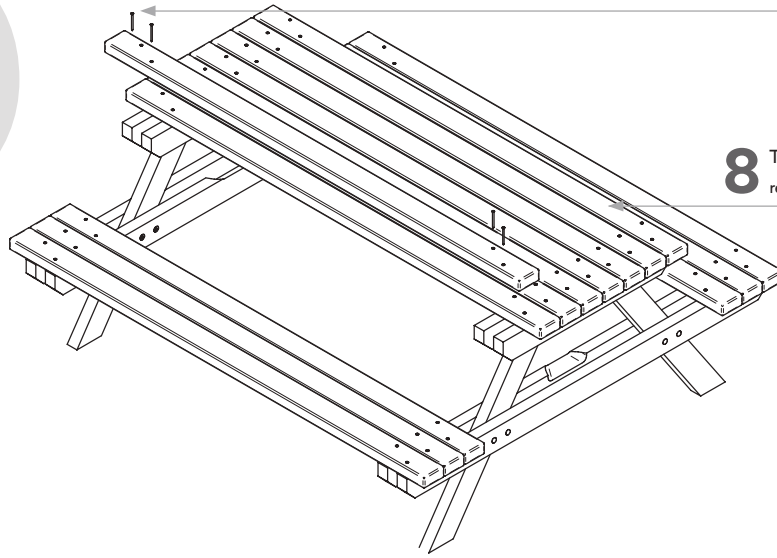

ref. 10861 x2
1680mm x 95mm

ref. 10857 x4
875mm x 95mm

ref. 10859 x2
1680mm x 95mm

ref. 10869 x2
780mm x 95mm

ref. 10870 x2
780mm x 95mm

ref. 10870 x14
1940mm x 45mm

ref. 10865 x2
830mm x 40mm

ref. 10872 x1
760mm x 45mm

2 / 10

BENITO –Urban –Light –Play –Covers

3 / 10

BENITO –Urban –Light –Play –Covers

5

32 Tirafondos | Tire-fons | Lag screws
ref. **DIN7982c**

8 Tablones | Lattes | Boards
ref. **10863**

6 / 10