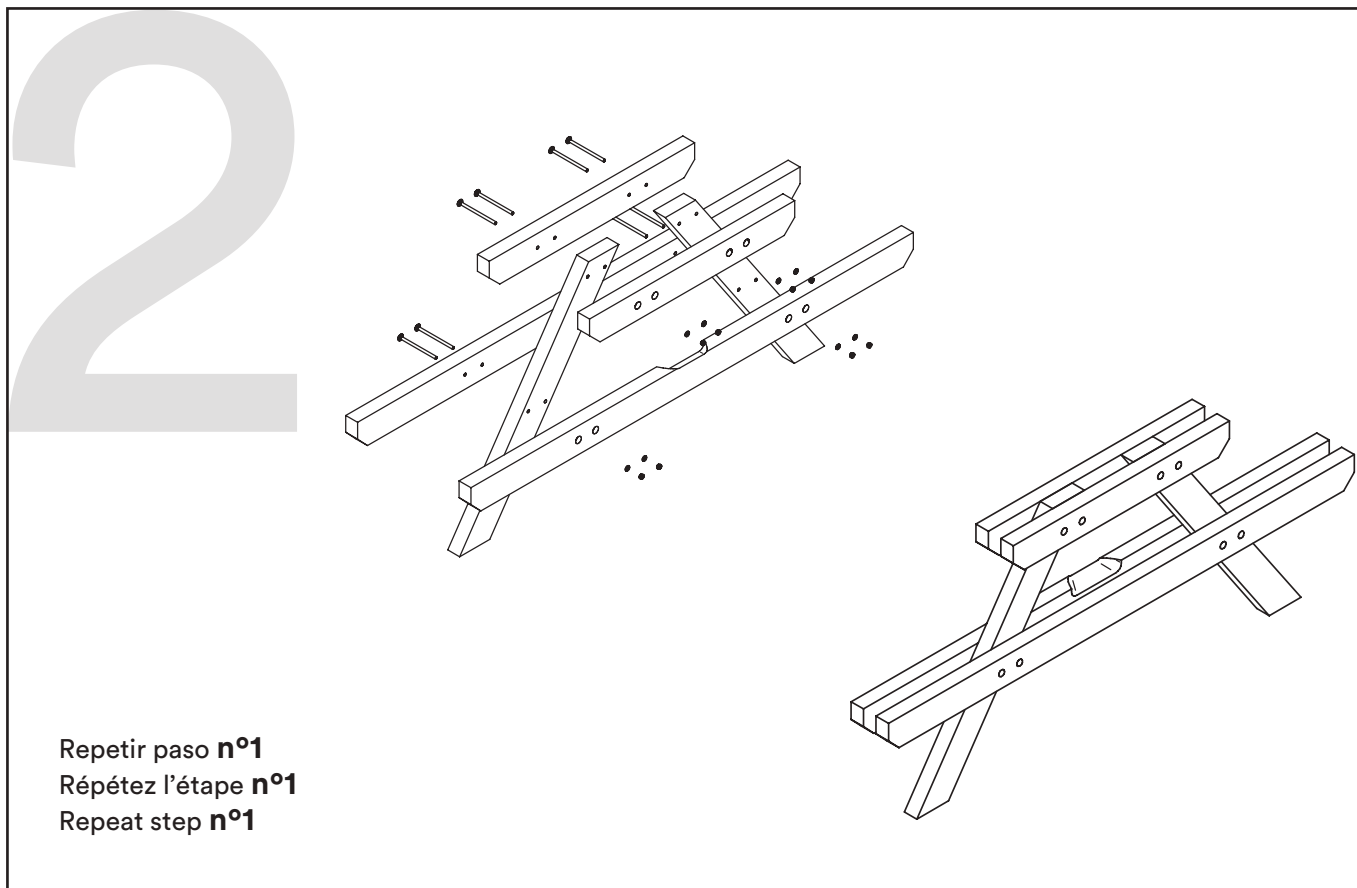

3 / 10

BENITO –Urban –Light –Play –Covers