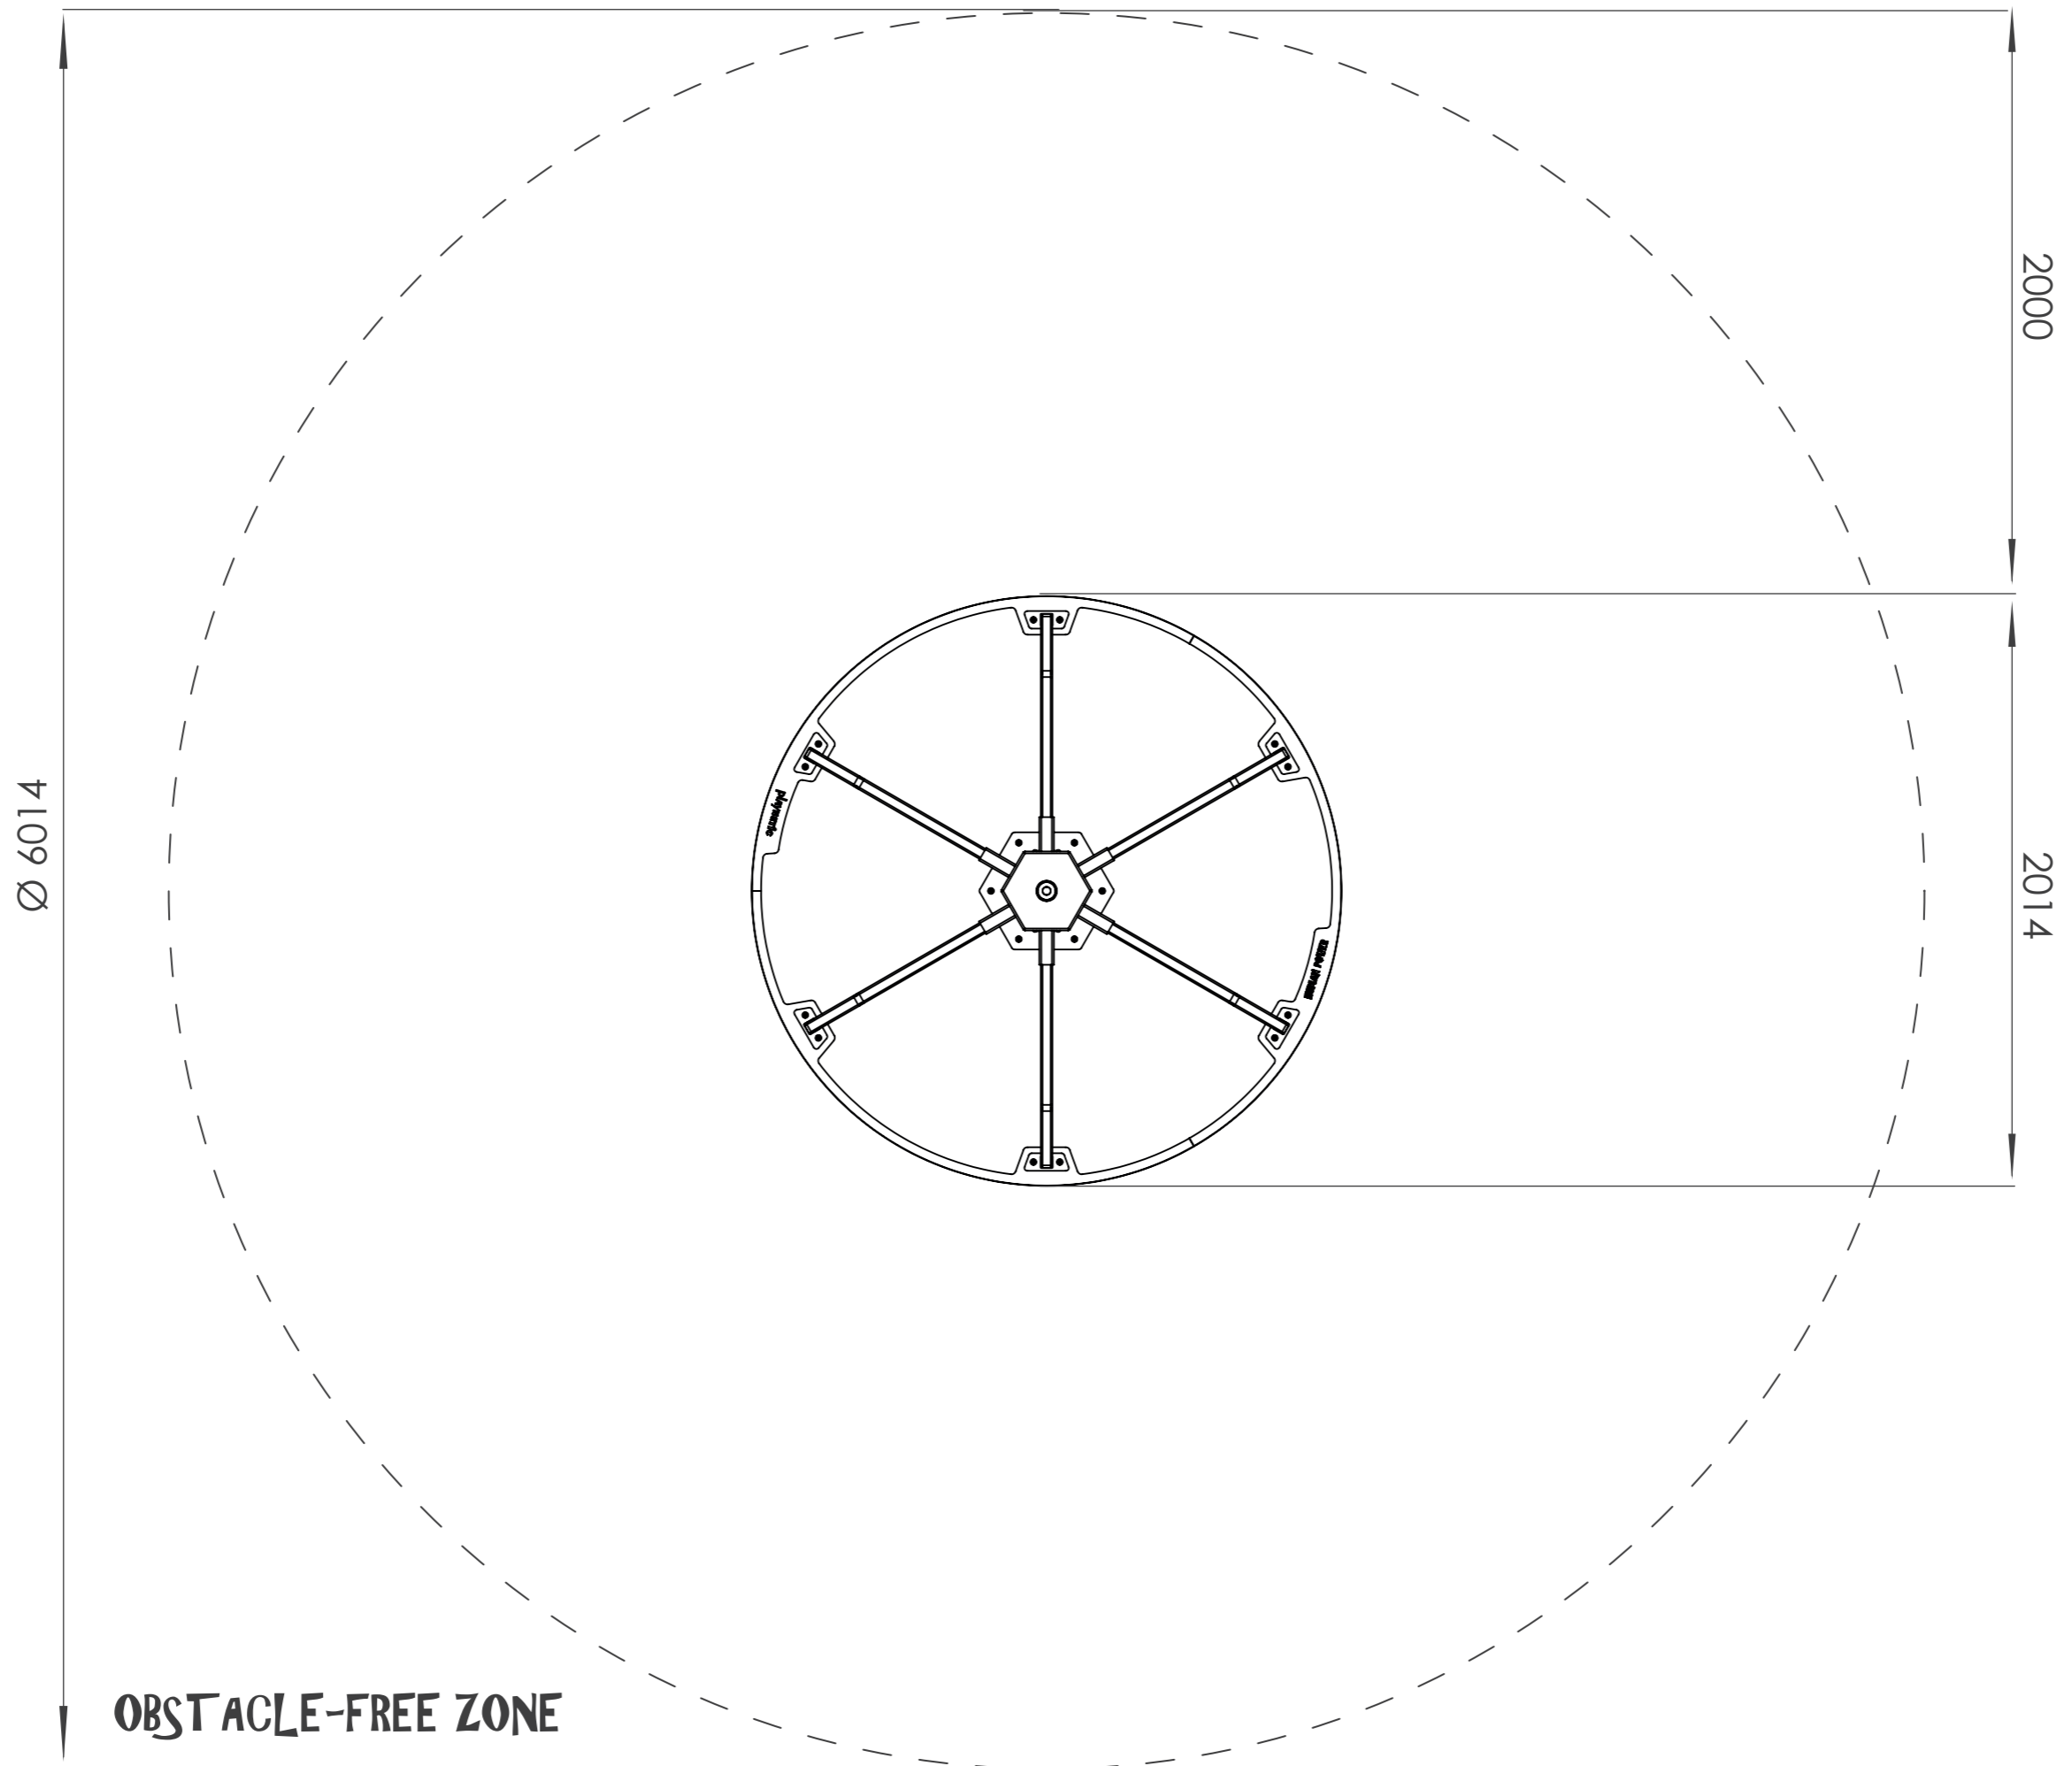

KG 250 kilogram

2015 x 2015 x 1025 (mm)

SPINNER INSTALLATION INSTRUCTION

KSP90021_19112019

3

TRY IT!