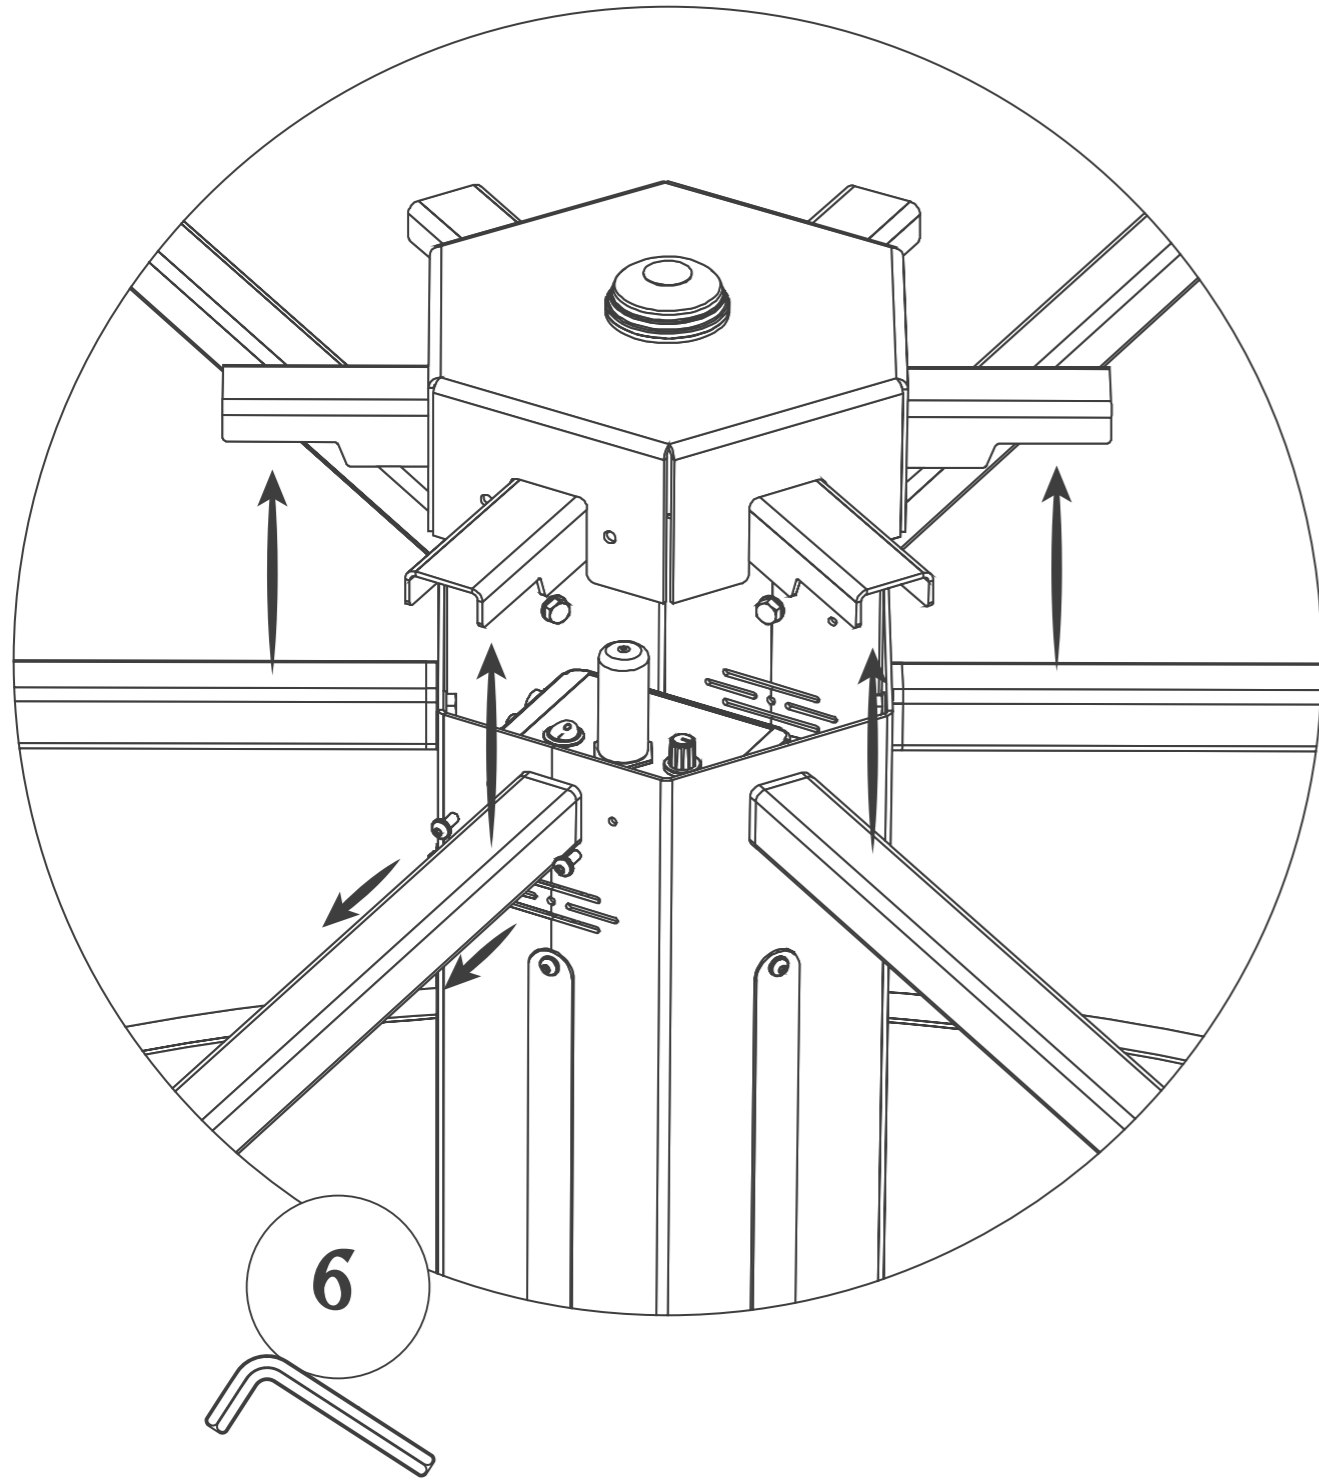

KG 250 kilogram

2015 x 2015 x 1025 (mm)

SPINNER INSTALLATION INSTRUCTION

KSP90021_19112019

3

TRY IT!