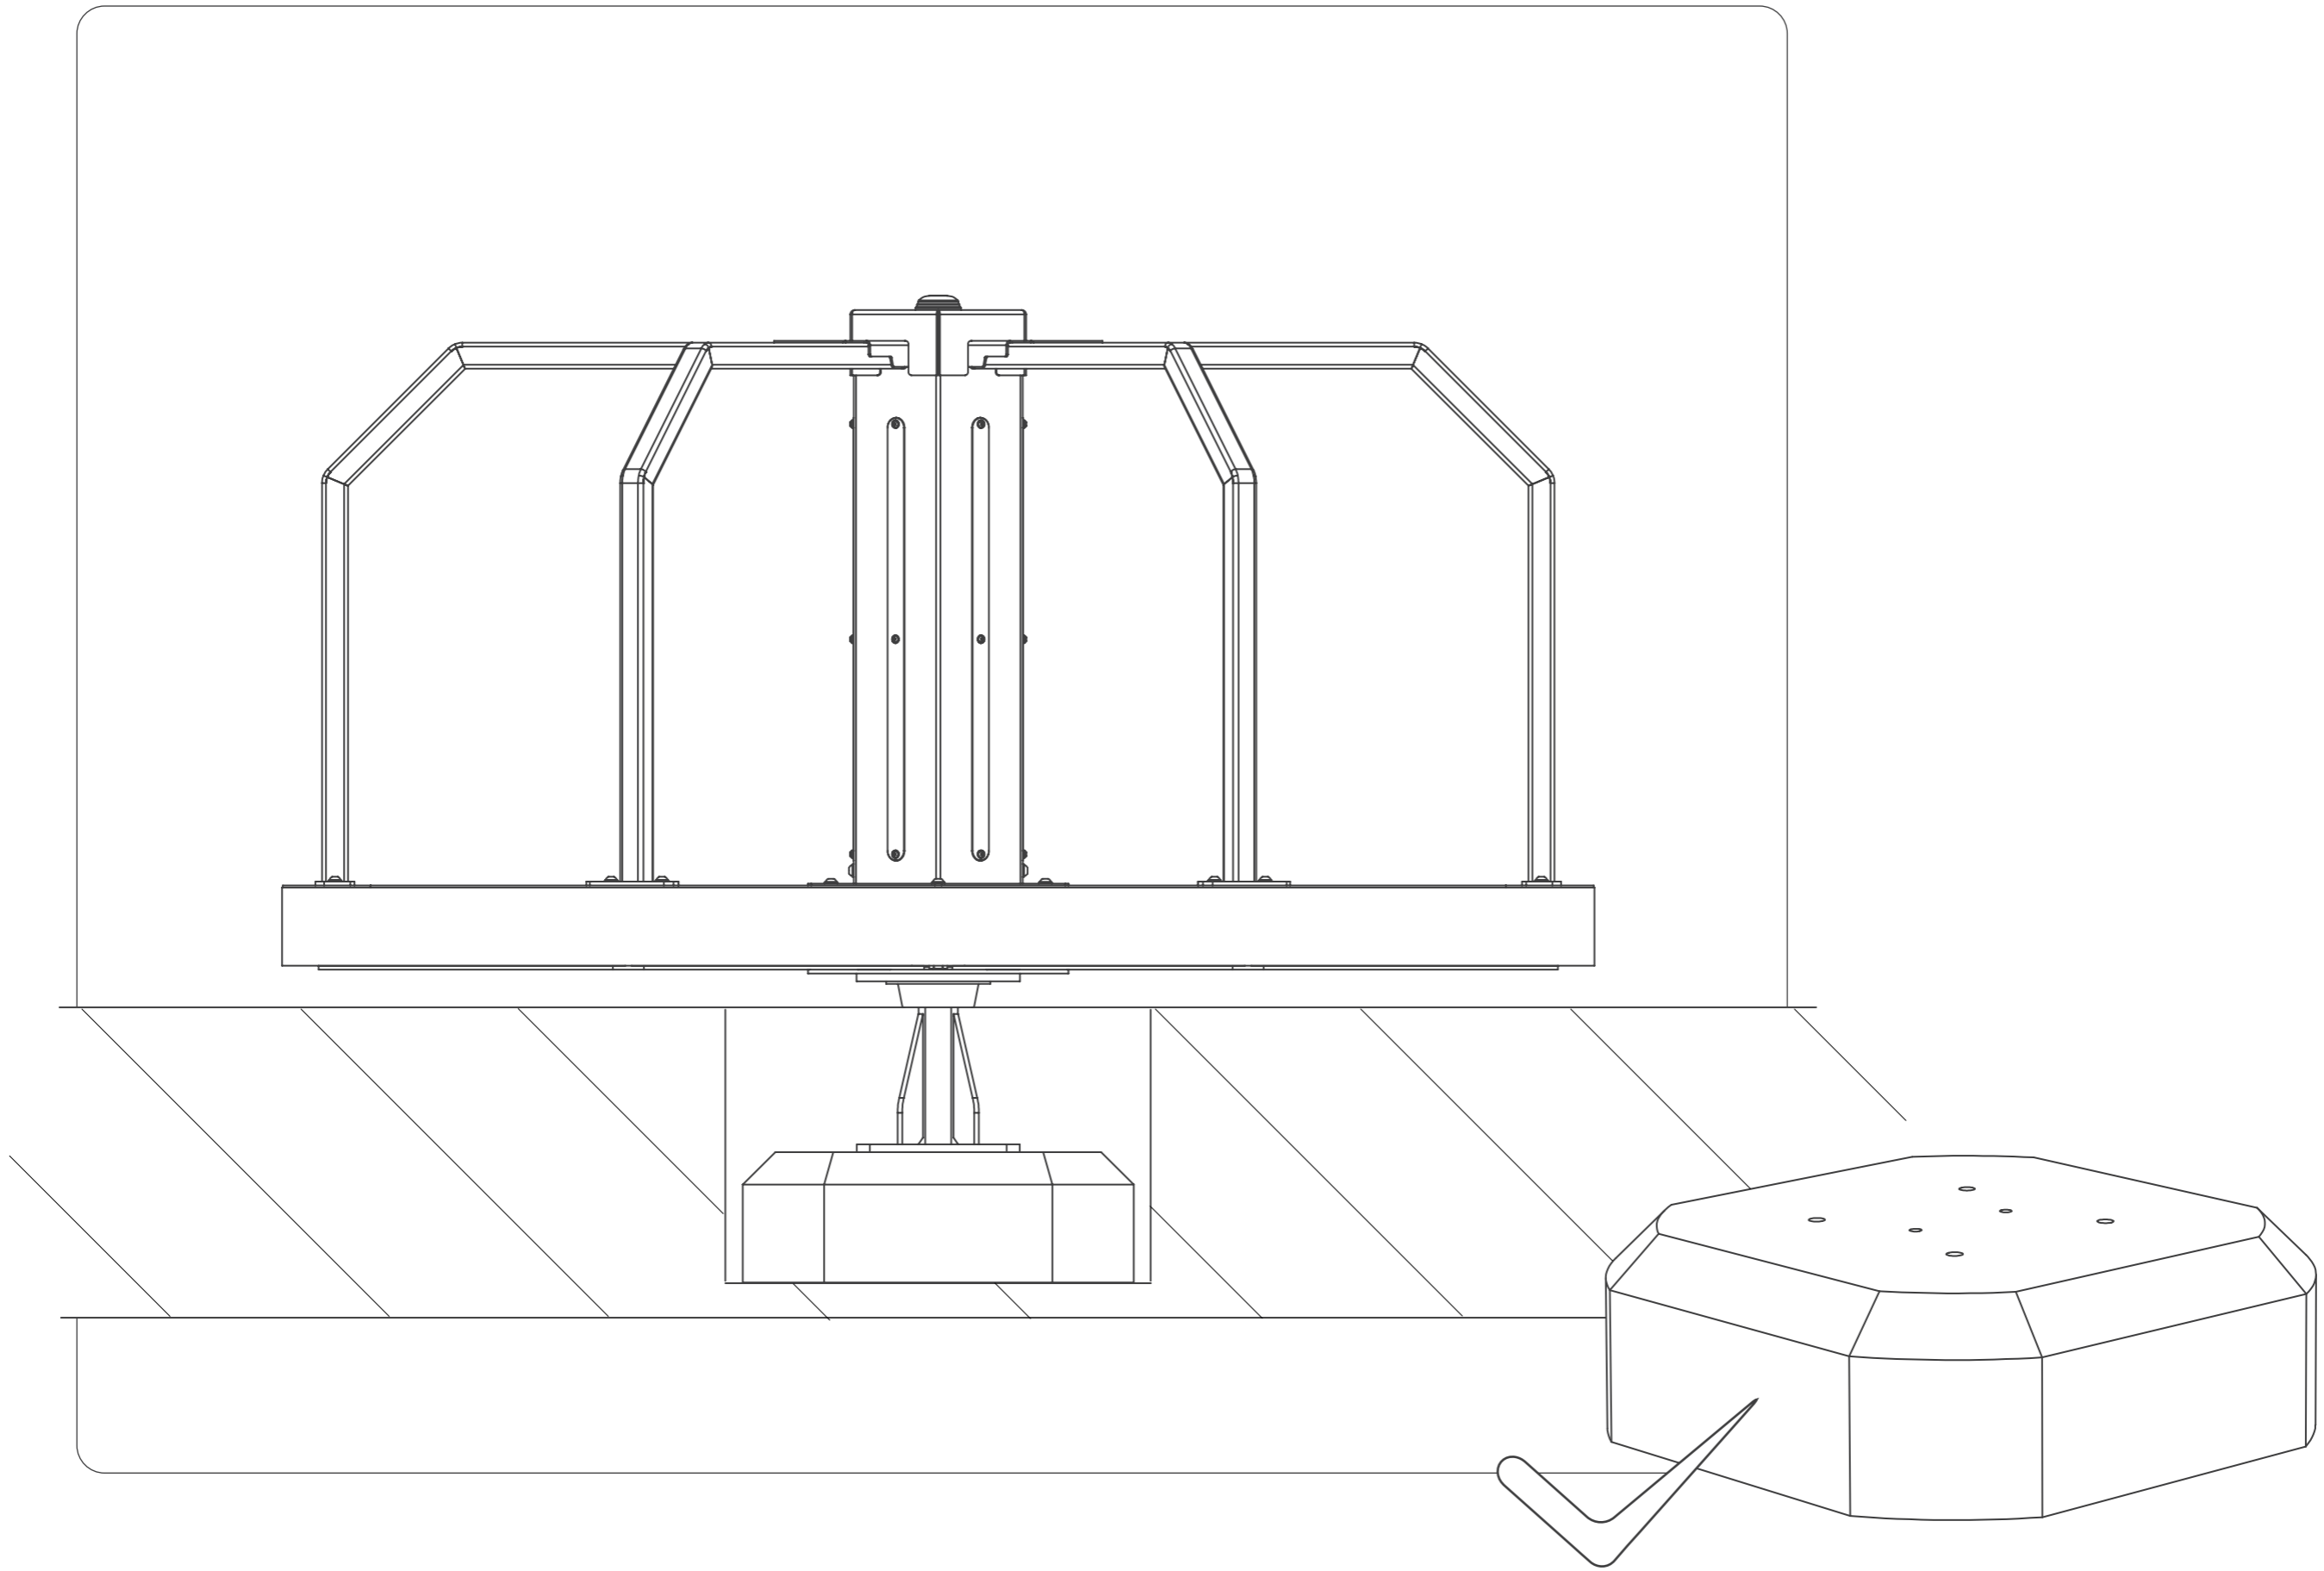

KG 250 kilogram

2015 x 2015 x 1025 (mm)

SPINNER INSTALLATION INSTRUCTION

KSP90021_19112019

3

TRY IT!