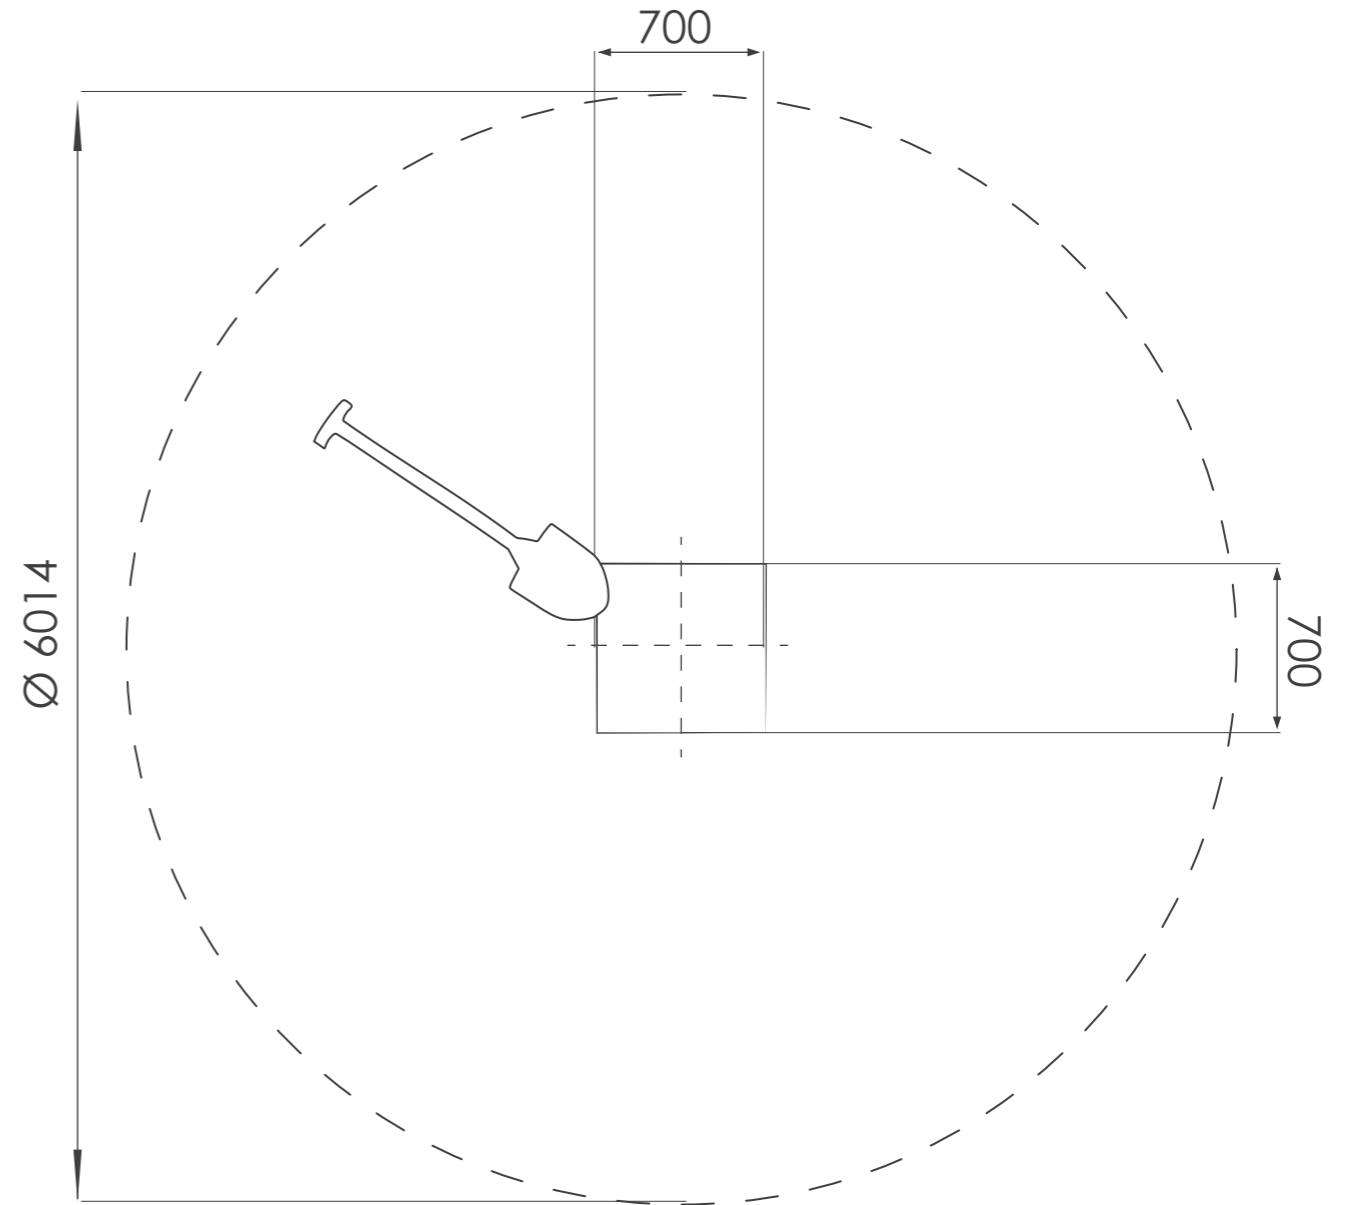

KG 250 kilogram

2015 x 2015 x 1025 (mm)

SPINNER INSTALLATION INSTRUCTION

KSP90021_19112019

3

TRY IT!