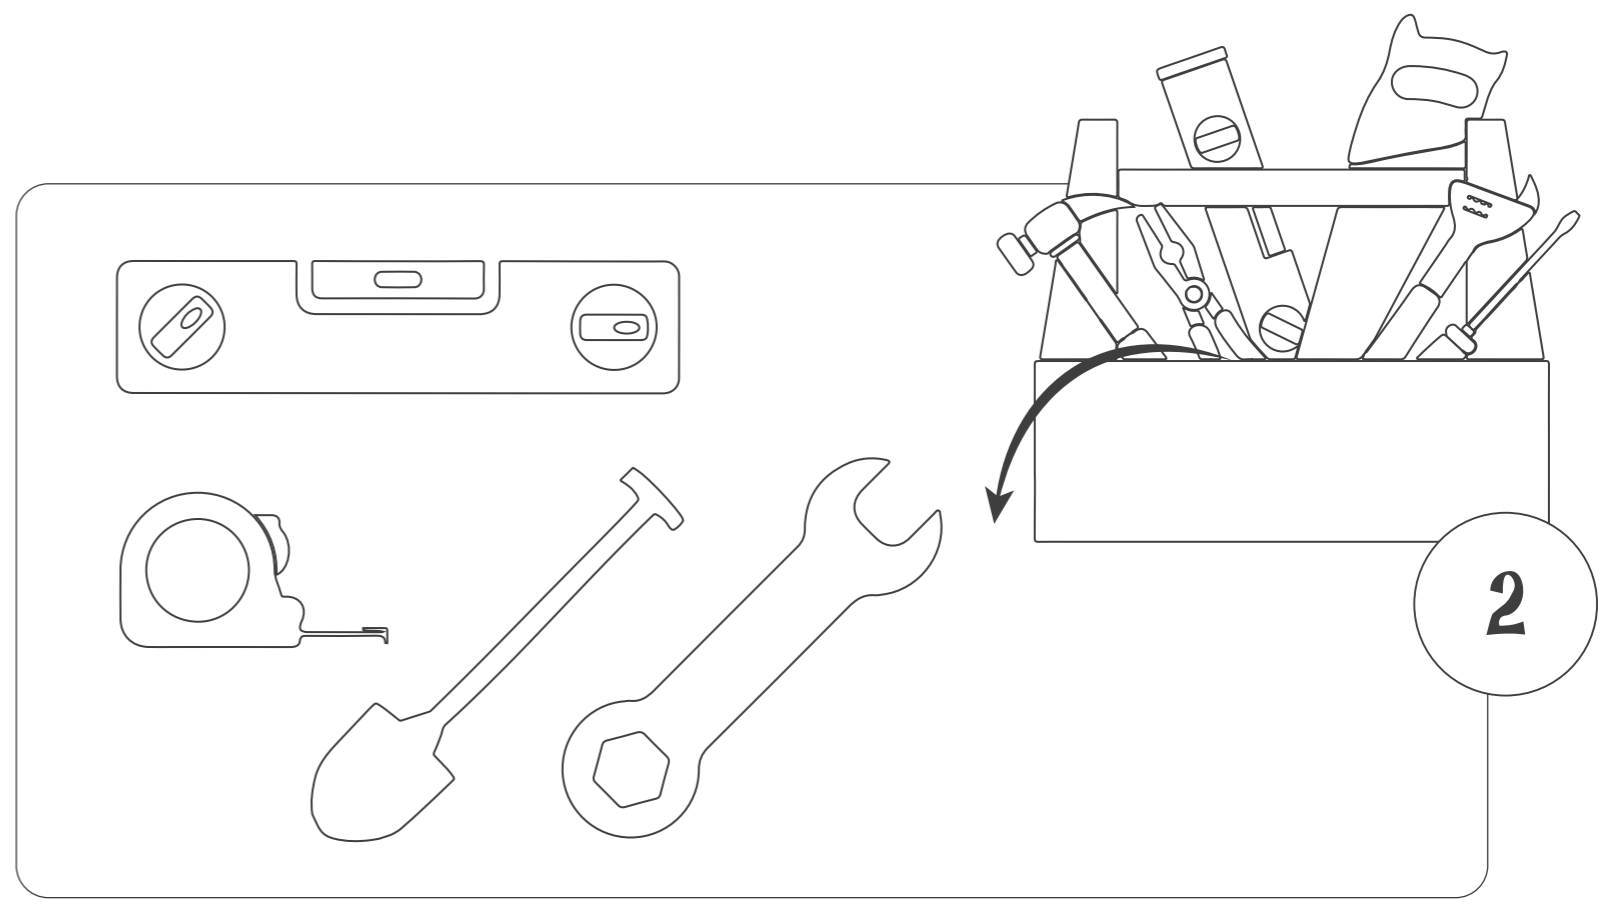

KG 250 kilogram

2015 x 2015 x 1025 (mm)

SPINNER INSTALLATION INSTRUCTION

KSP90021_19112019

3

TRY IT!