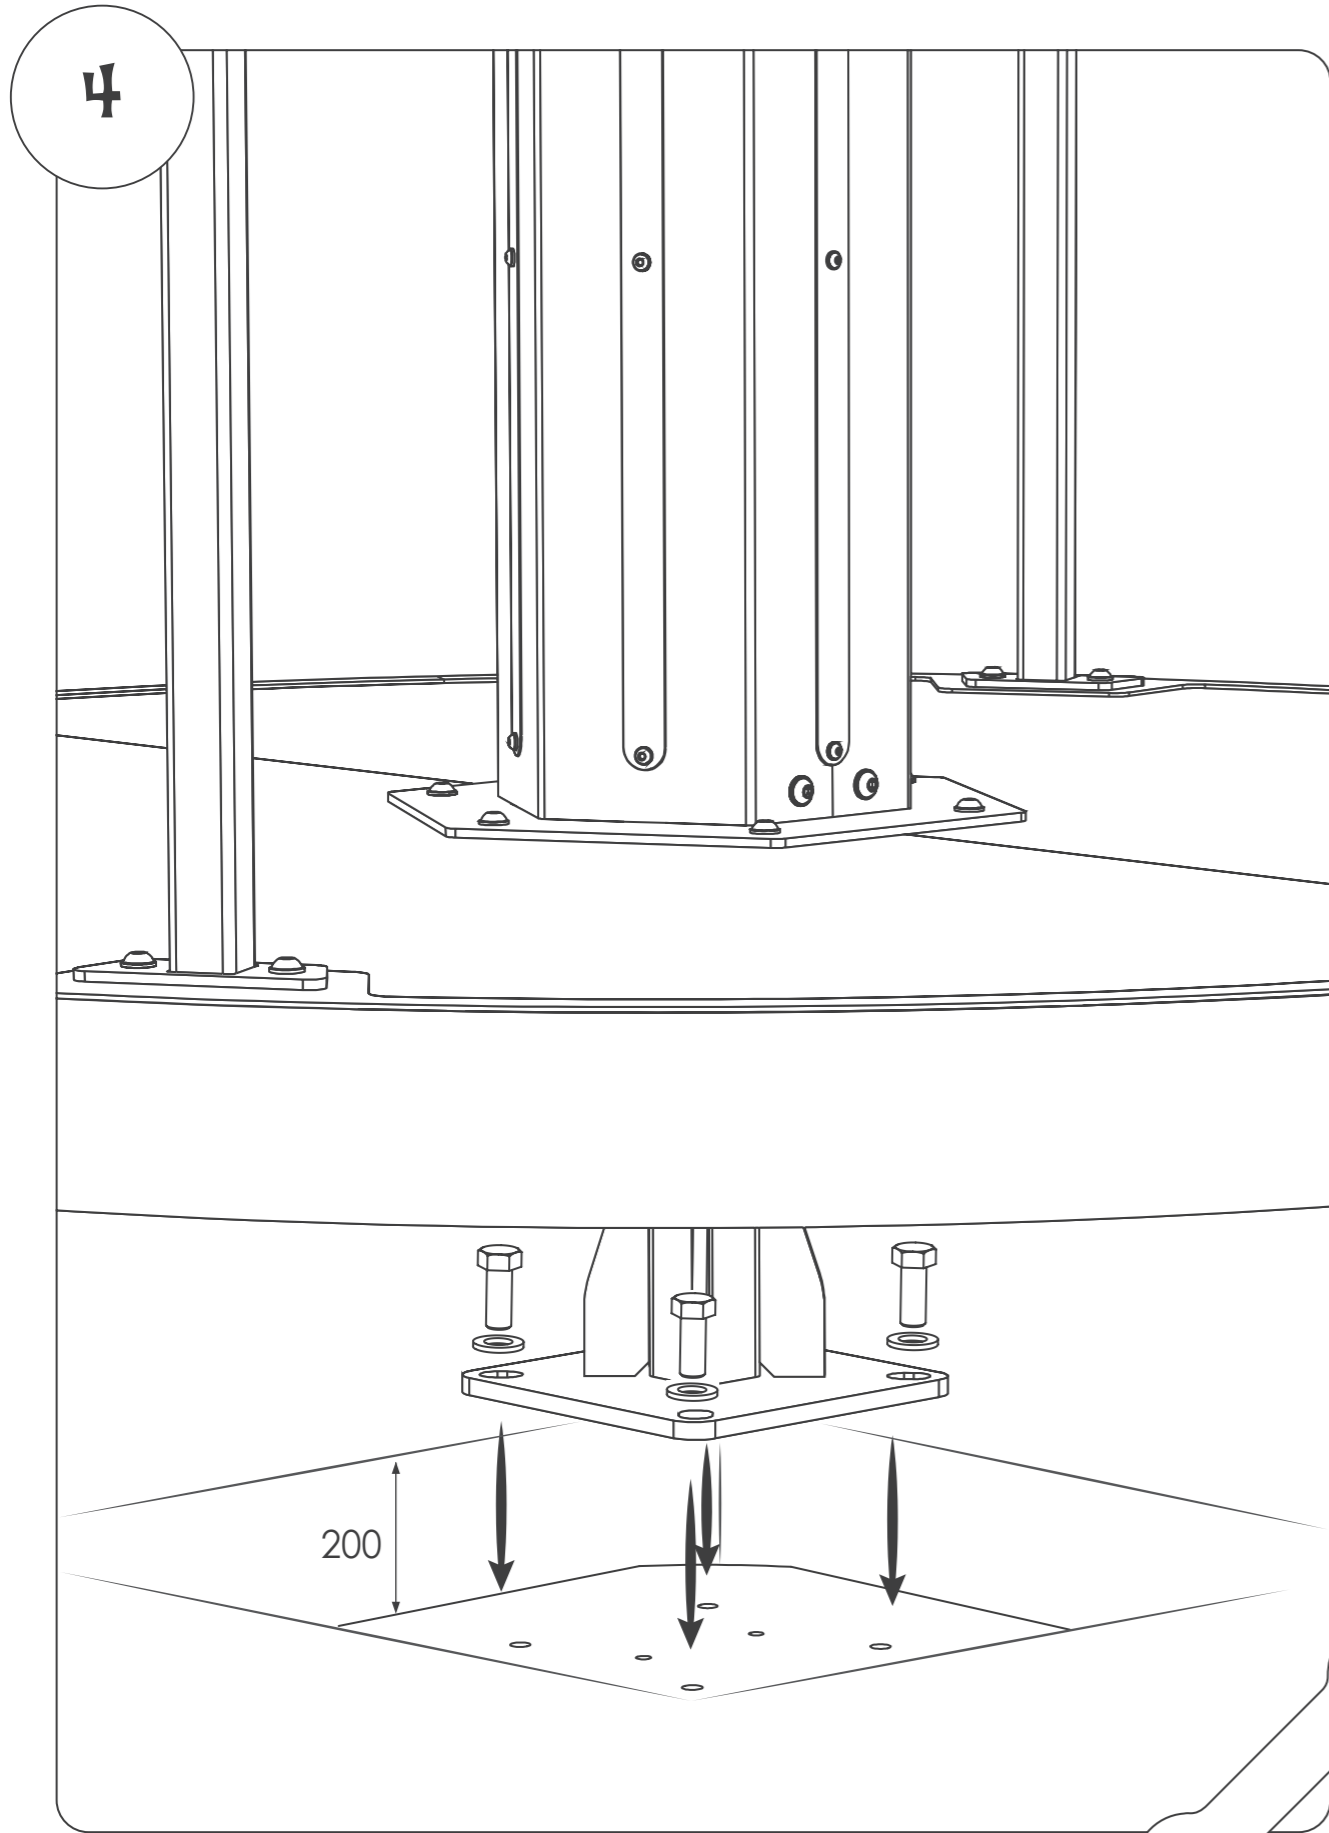

KG 250 kilogram

2015 x 2015 x 1025 (mm)

SPINNER INSTALLATION INSTRUCTION

KSP90021_19112019

3

TRY IT!