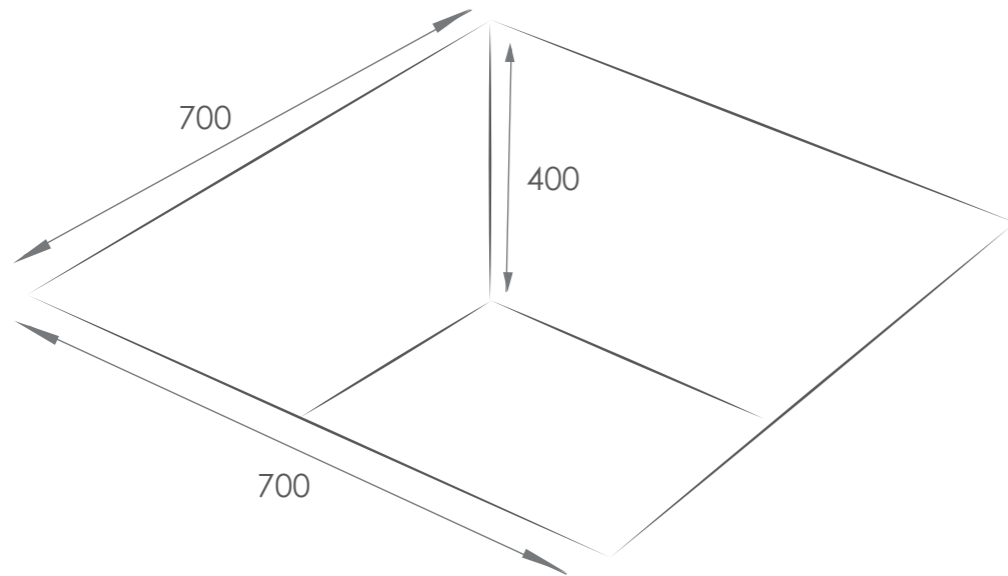

KG 250 kilogram

2015 x 2015 x 1025 (mm)

SPINNER INSTALLATION INSTRUCTION

KSP90021_19112019

3

TRY IT!