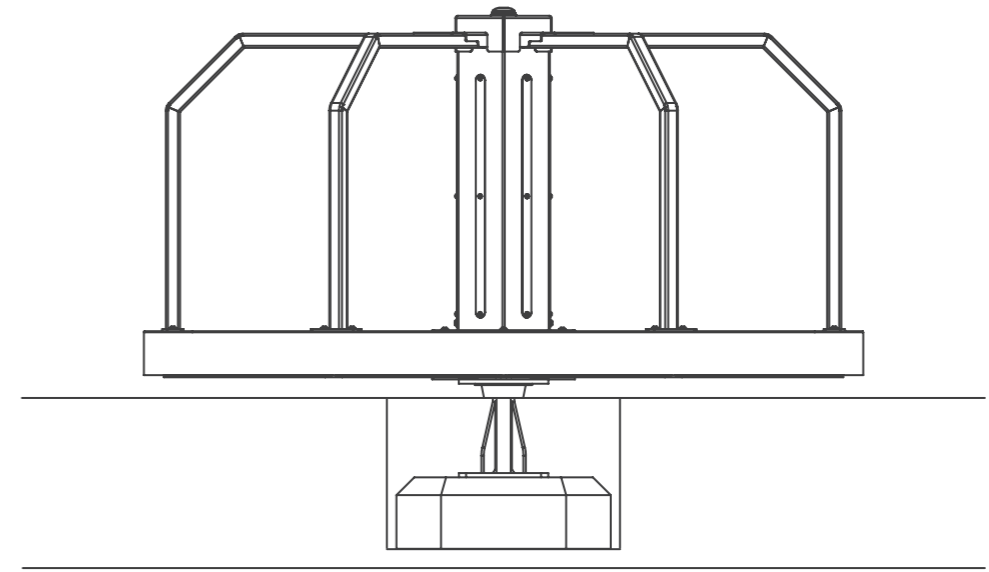

KG 250 kilogram

2015 x 2015 x 1025 (mm)

SPINNER INSTALLATION INSTRUCTION

KSP90021_19112019

3

TRY IT!