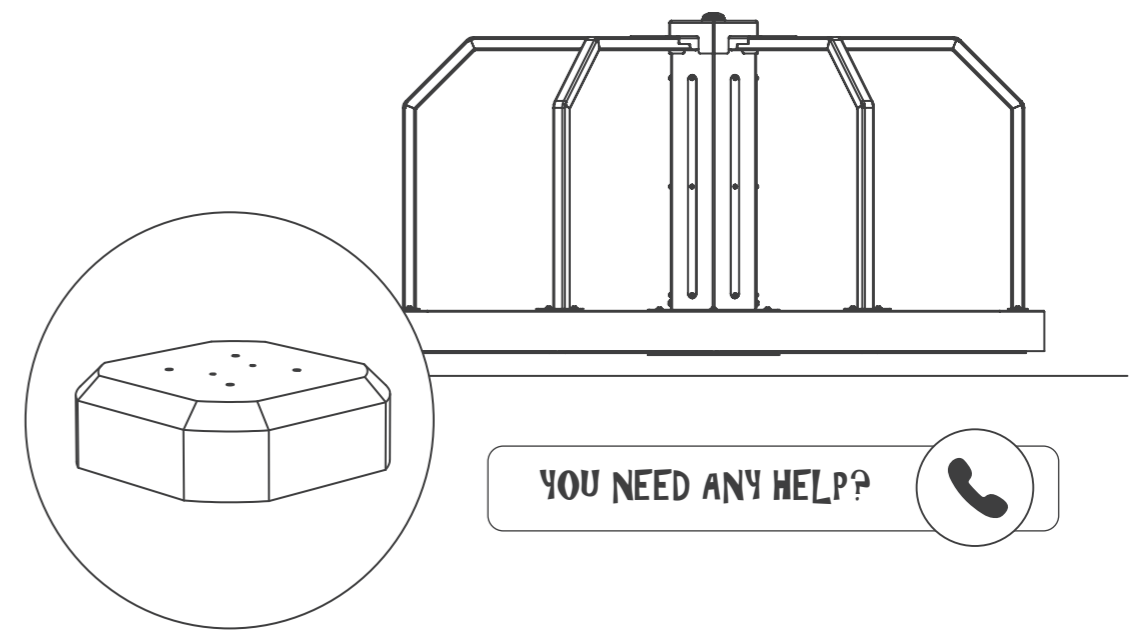

KG 250 kilogram

2015 x 2015 x 1025 (mm)

SPINNER INSTALLATION INSTRUCTION

KSP90021_19112019

3

TRY IT!