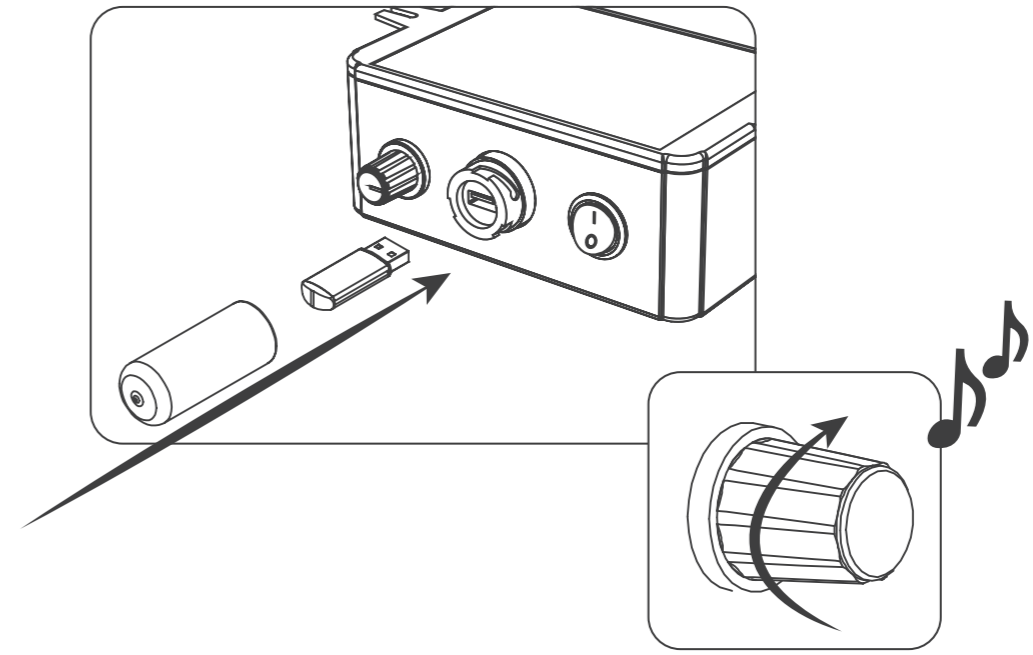

KG 250 kilogram

2015 x 2015 x 1025 (mm)

SPINNER INSTALLATION INSTRUCTION

KSP90021_19112019

3

TRY IT!