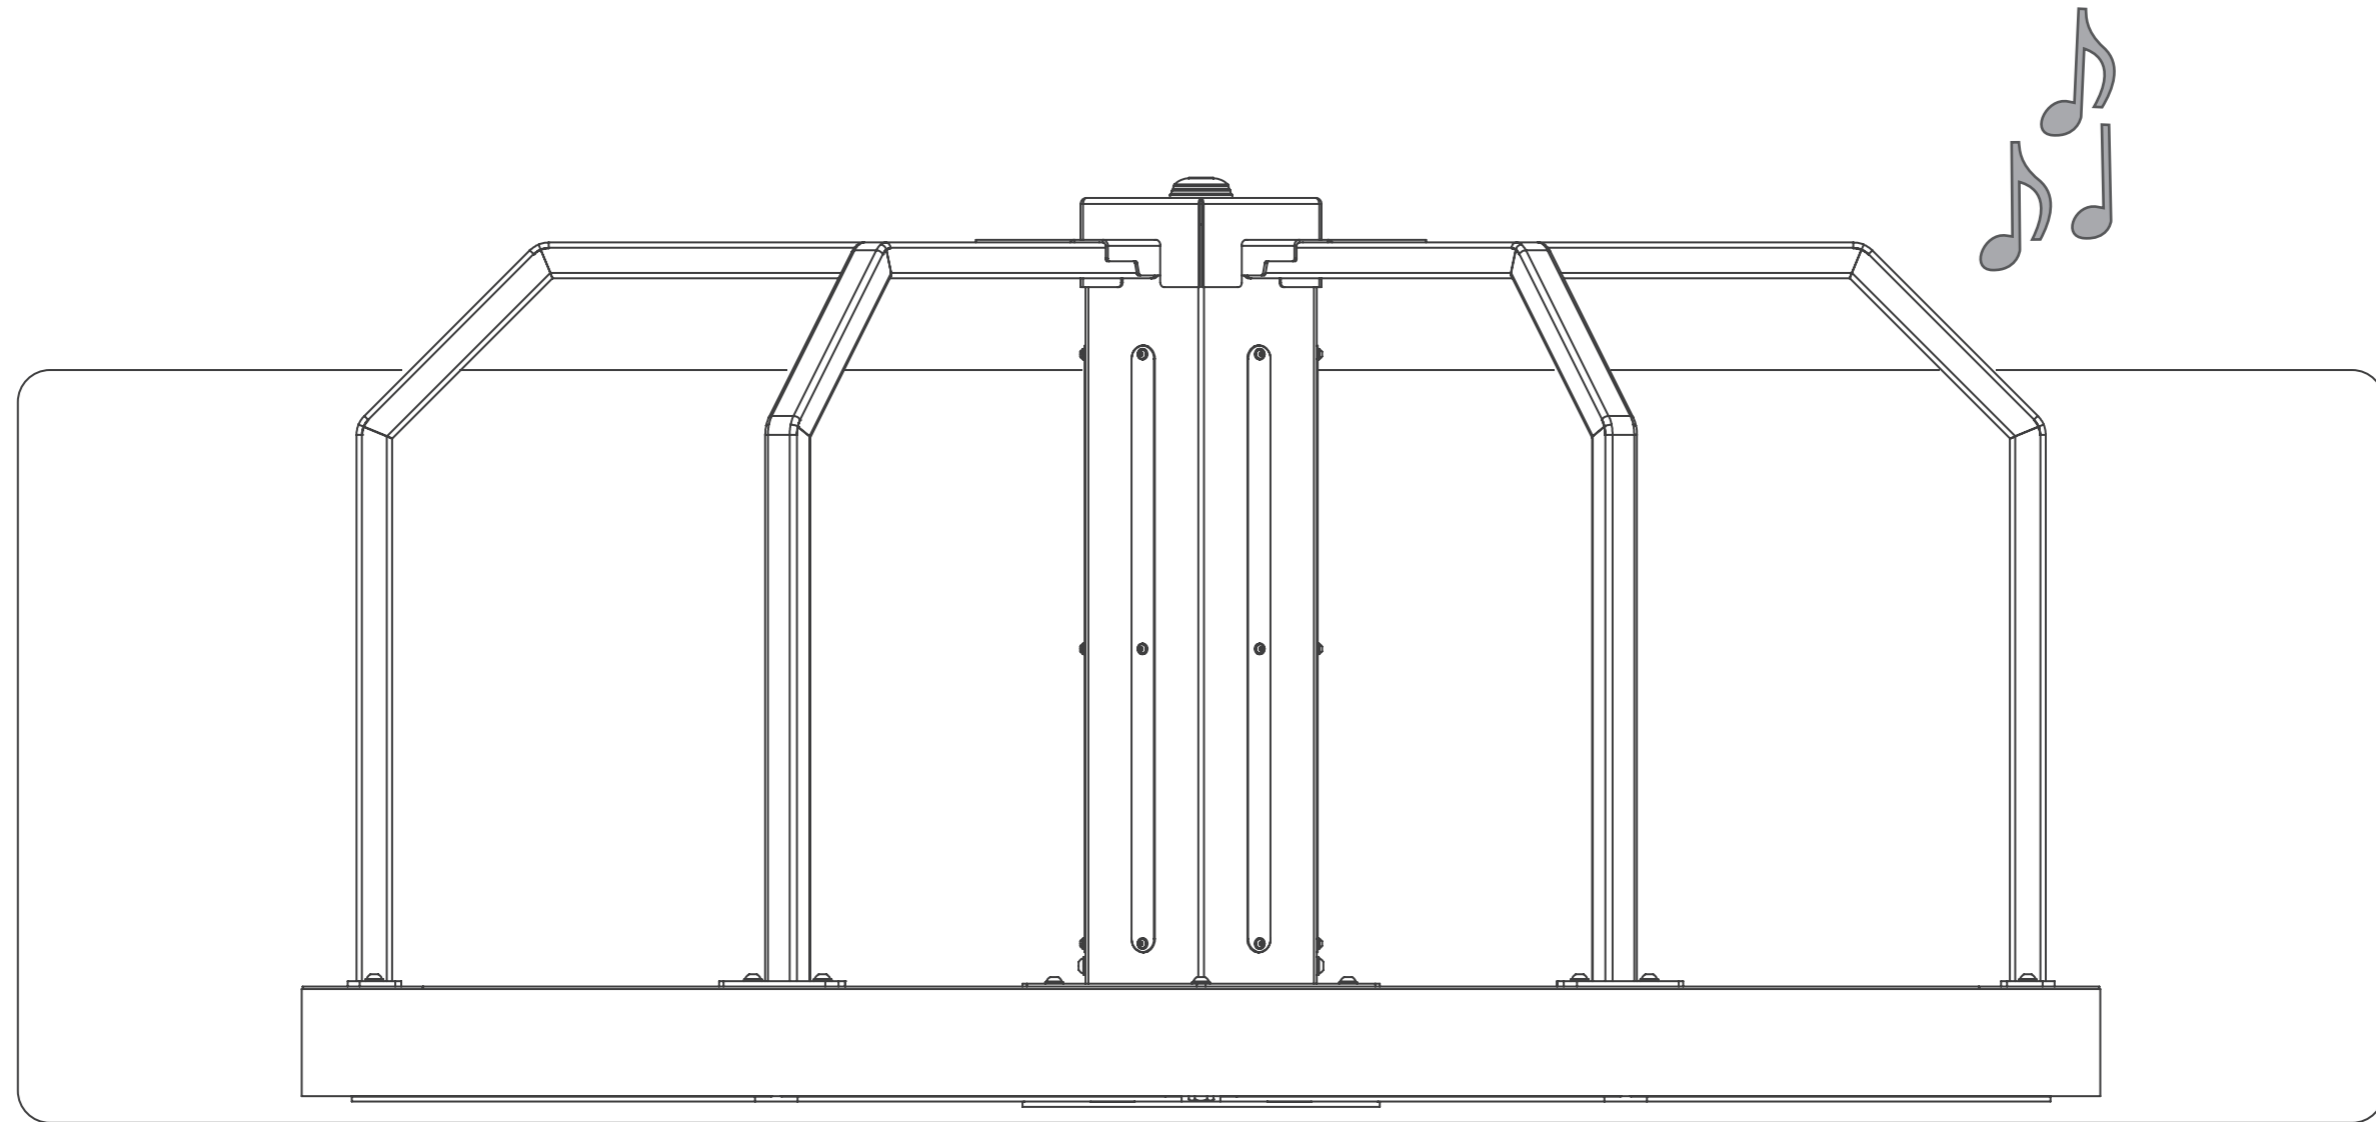

KG 250 kilogram

2015 x 2015 x 1025 (mm)

SPINNER INSTALLATION INSTRUCTION

KSP90021_19112019

3

TRY IT!