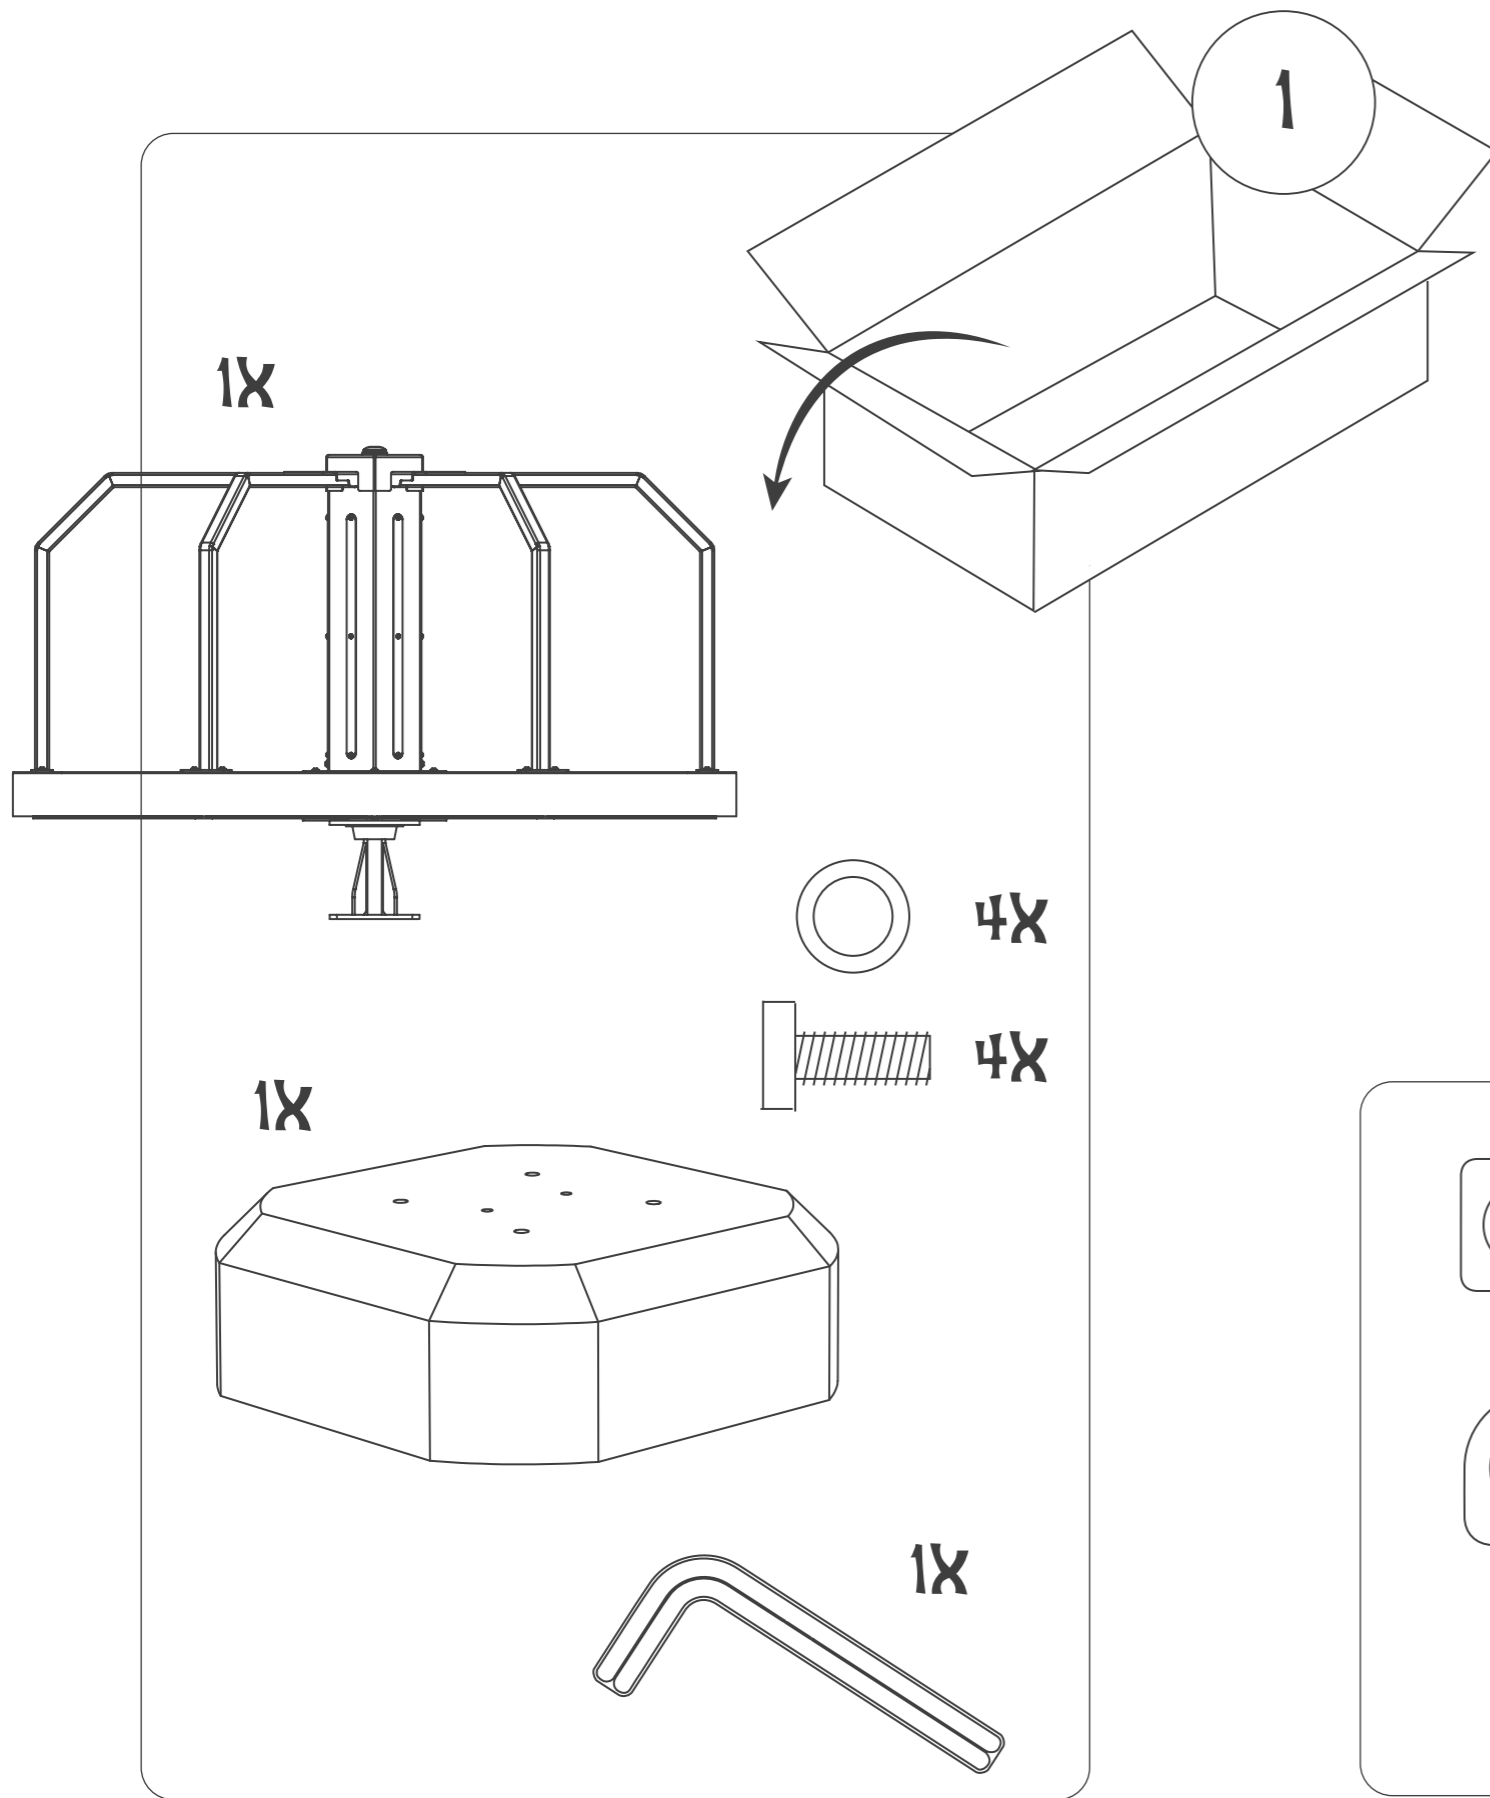

KG 250 kilogram

2015 x 2015 x 1025 (mm)

SPINNER INSTALLATION INSTRUCTION

KSP90021_19112019

3

TRY IT!