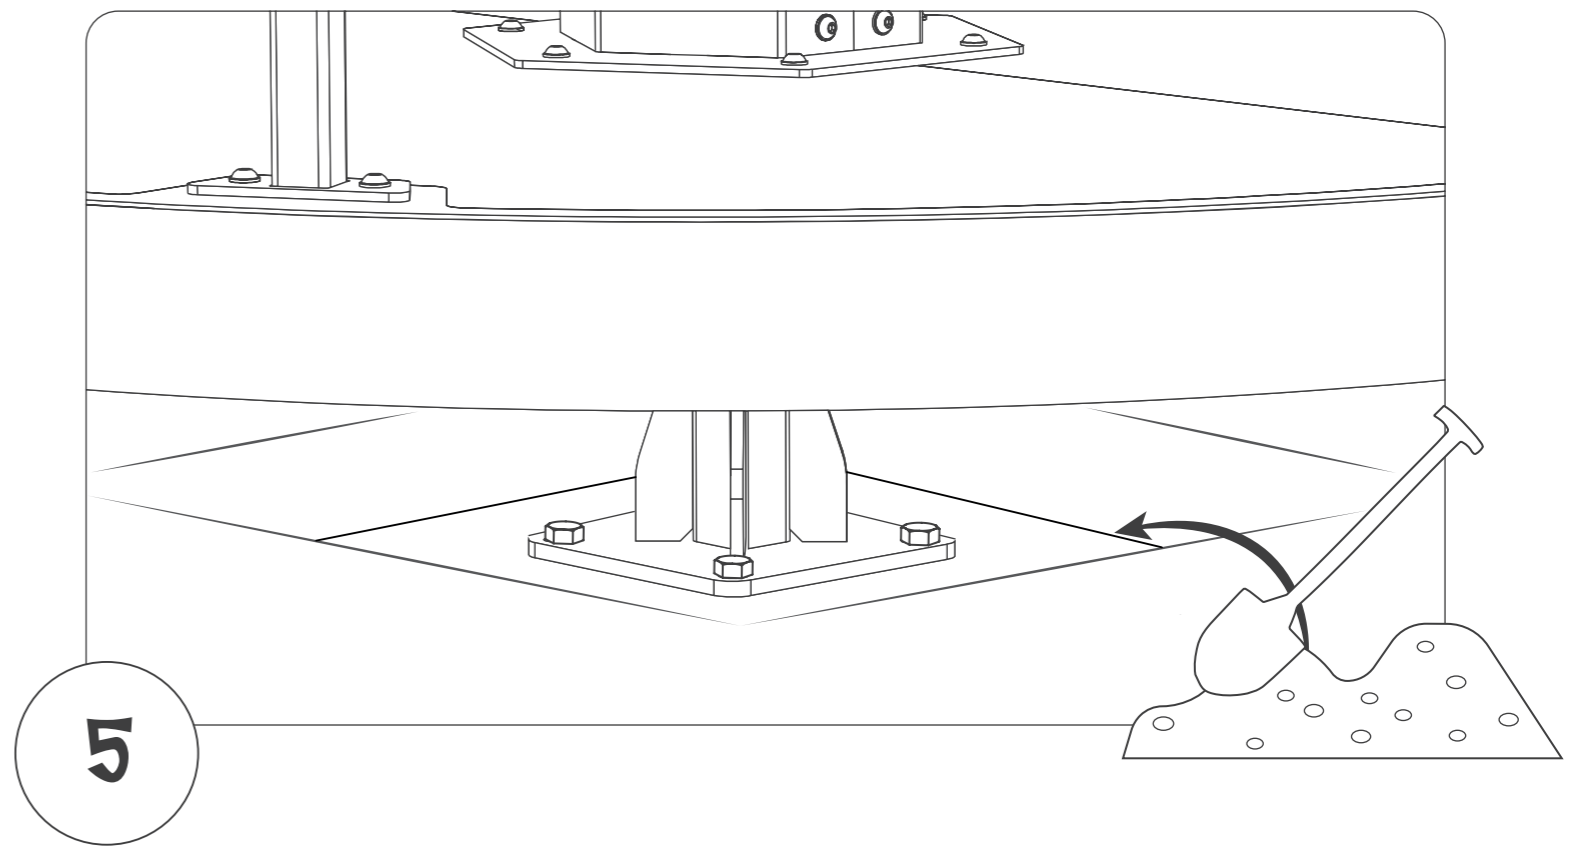

KG 250 kilogram

2015 x 2015 x 1025 (mm)

SPINNER INSTALLATION INSTRUCTION

KSP90021_19112019

3

TRY IT!