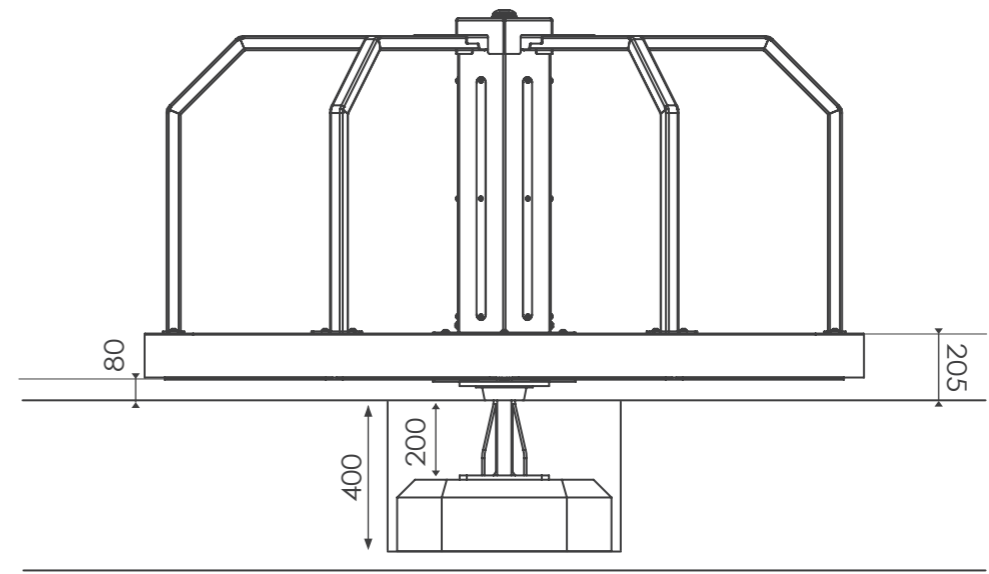

KG 250 kilogram

2015 x 2015 x 1025 (mm)

SPINNER INSTALLATION INSTRUCTION

KSP90021_19112019

3

TRY IT!