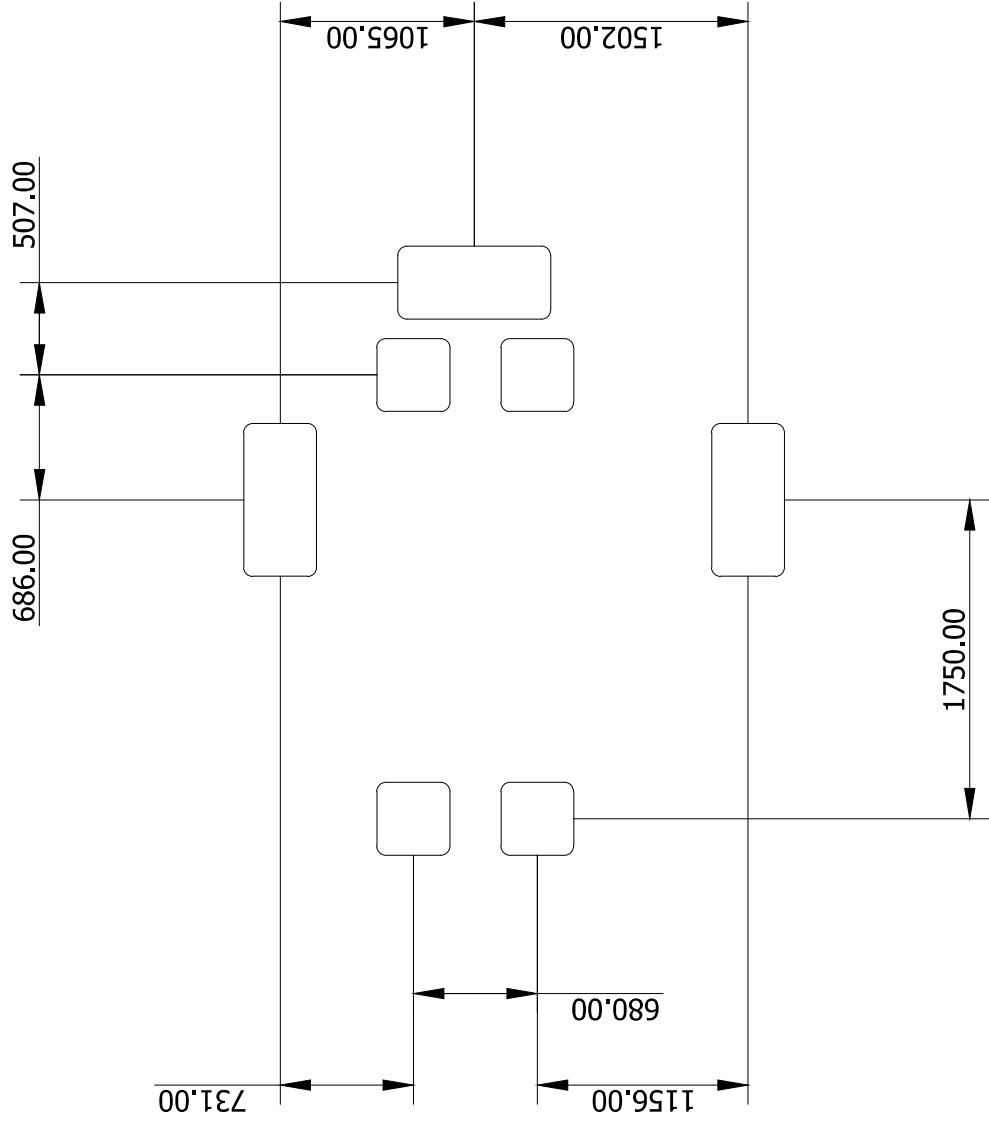

# BENITO -Play

JPVS03

48h

x2

4h

90  
HIC

# SAFETY ZONE

x1

x1

x1

x1

x1

x1

x1

x1

x1

x1

M10x35  
x2

M8x35  
x2

M10x70  
x12

M10x75  
x3

M10x45  
x2

M10x40  
x2

M10x45 M10x35 M10x70  
x2 x2 x12

M8x35  
x2

M10x40  
x2

M10x75  
x3