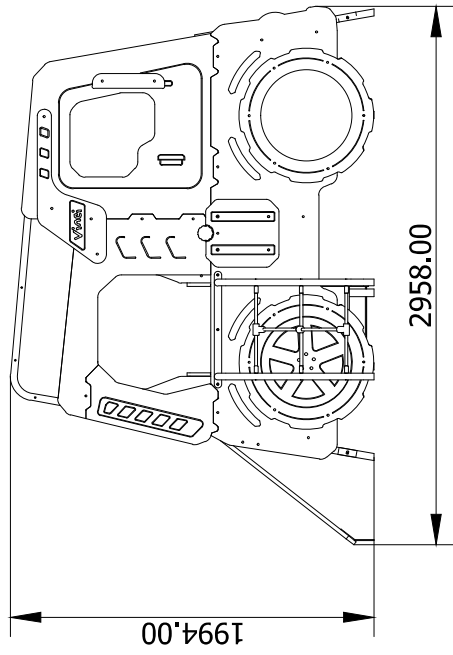

# BENITO -Play

JPVS03

48h

x2

4h

90  
HIC

# SAFETY ZONE

x1

x1

x1

x1

x1

x1

x1

x1

x1

x1

M10x35  
x2

M8x35  
x2

M10x70  
x12

M10x75  
x3

M10x45  
x2

M10x40  
x2

M10x45 M10x35 M10x70  
x2 x2 x12

M8x35  
x2

M10x40  
x2

M10x75  
x3