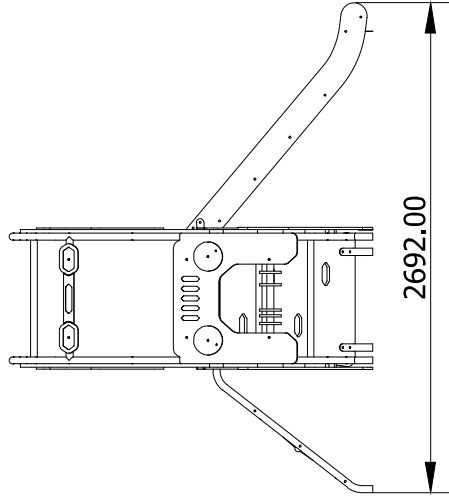

# BENITO -Play

JPVS03

48h

x2

4h

90  
HIC

# SAFETY ZONE

x1

x1

x1

x1

x1

x1

x1

x1

x1

x1

M10x35  
x2

M8x35  
x2

M10x70  
x12

M10x75  
x3

M10x45  
x2

M10x40  
x2

M10x45 M10x35 M10x70  
x2 x2 x12

M8x35  
x2

M10x40  
x2

M10x75  
x3