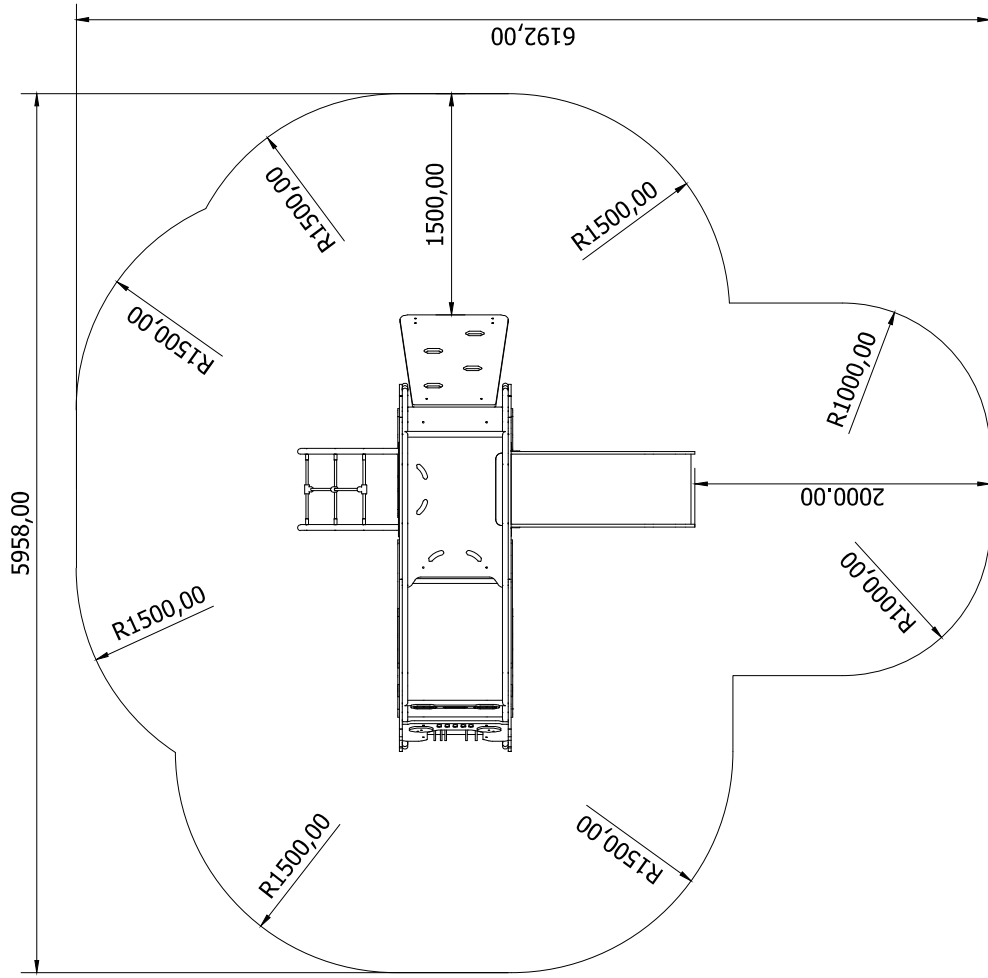

# BENITO -Play

JPVS03

48h

x2

4h

90  
HIC

# SAFETY ZONE

x1

x1

x1

x1

x1

x1

x1

x1

x1

x1

M10x35  
x2

M8x35  
x2

M10x70  
x12

M10x75  
x3

M10x45  
x2

M10x40  
x2

M10x45 M10x35 M10x70  
x2 x2 x12

M8x35  
x2

M10x40  
x2

M10x75  
x3