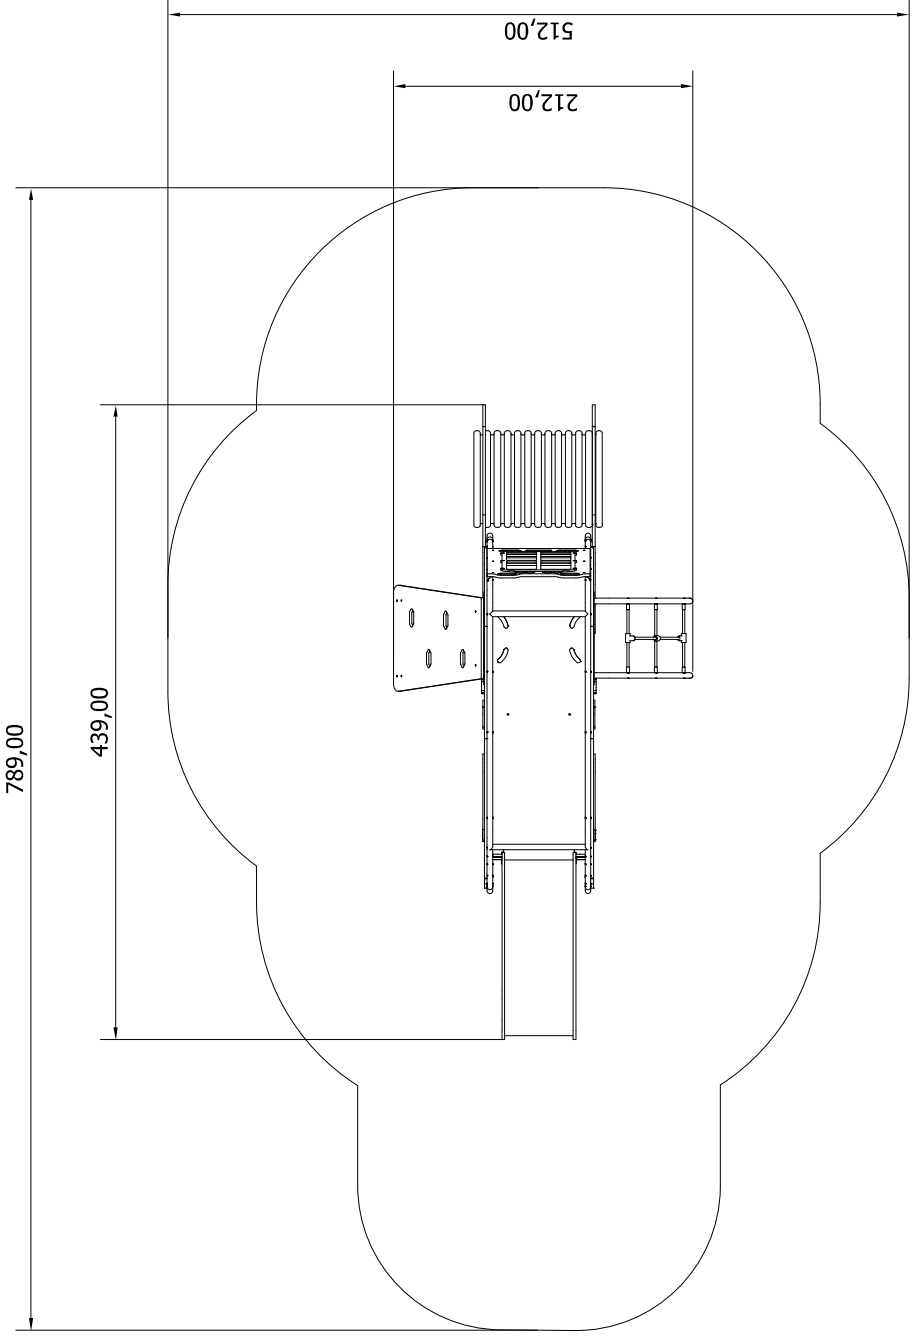

# BENITO -Play

JPVS02

**SAFETY ZONE**

x1

x1

x1

x1

x1

x1

x1

M8x35  
x2

M10x70  
x10

M10x75  
x6

M10x45  
x14

M10x35  
x8

M10x40  
x6

M10x70  
x10

M10x45  
x6

M10x40  
x6

M10x35  
x2

M10x35  
x6

M10x75  
x3

M10x75  
x3