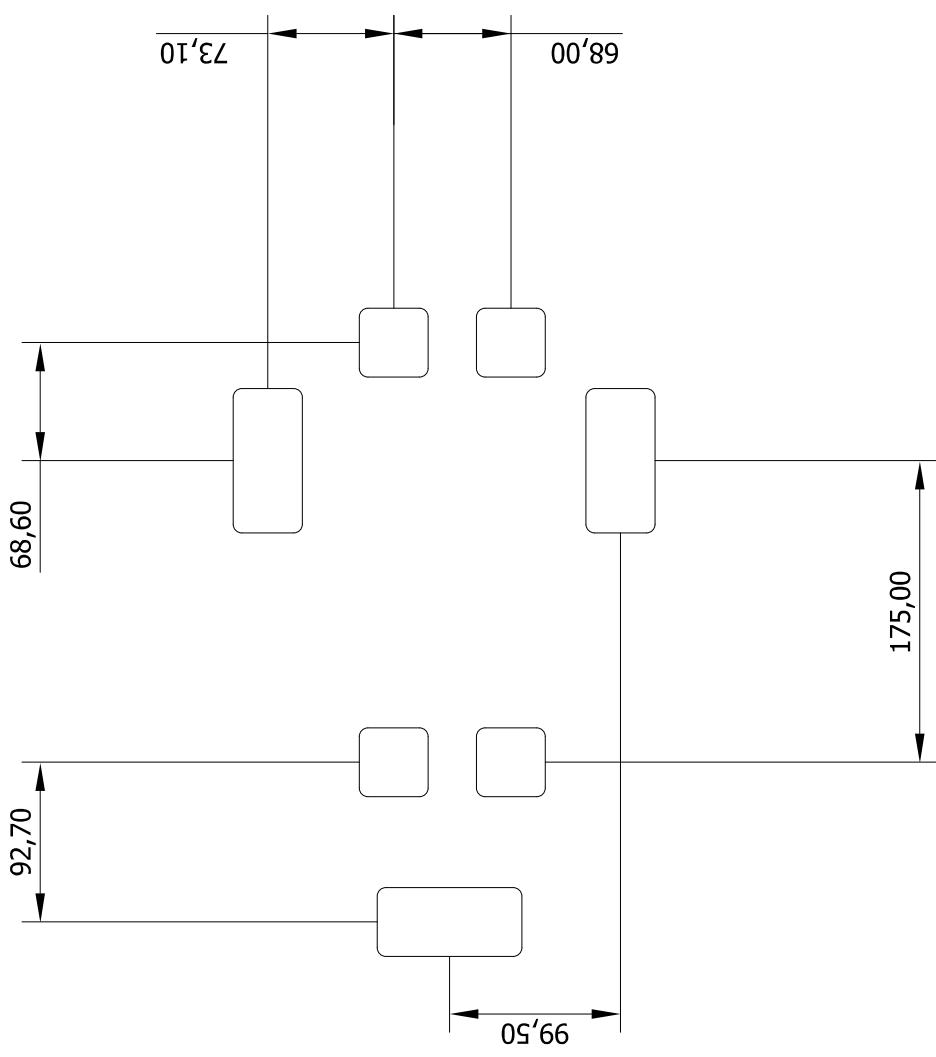

# BENITO -Play

JPVS02

**SAFETY ZONE**

x1

x1

x1

x1

x1

x1

x1

M8x35  
x2

M10x70  
x10

M10x75  
x6

M10x45  
x14

M10x35  
x8

M10x40  
x6

M10x70  
x10

M10x45  
x6

M10x40  
x6

M10x35  
x2

M10x35  
x6

M10x75  
x3

M10x75  
x3