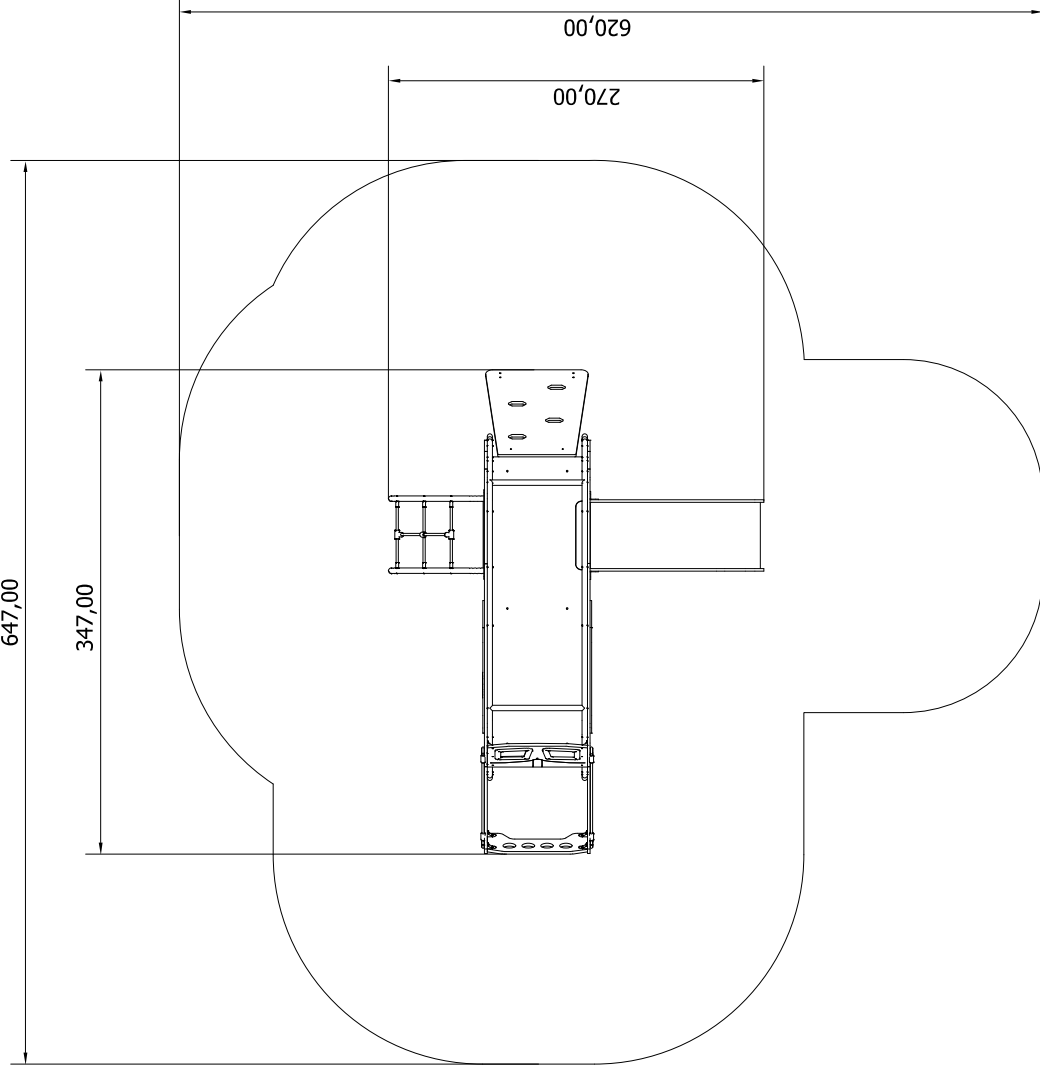

BENITO -Play

JPVS01

SAFETY ZONE

x1

x3

x1

x2

x1

x1

x1

x1

x1

x1

M8x35
x2

M10x75
x3

M10x45
x16

M10x45
x4

M10x40
x2

M10x75
x6

M10x75
x6

M10x70
x10

M10x65
x4

M10x45
x16

M10x75
x3

M8x35
x2

M10x45
x4

M10x40
x2