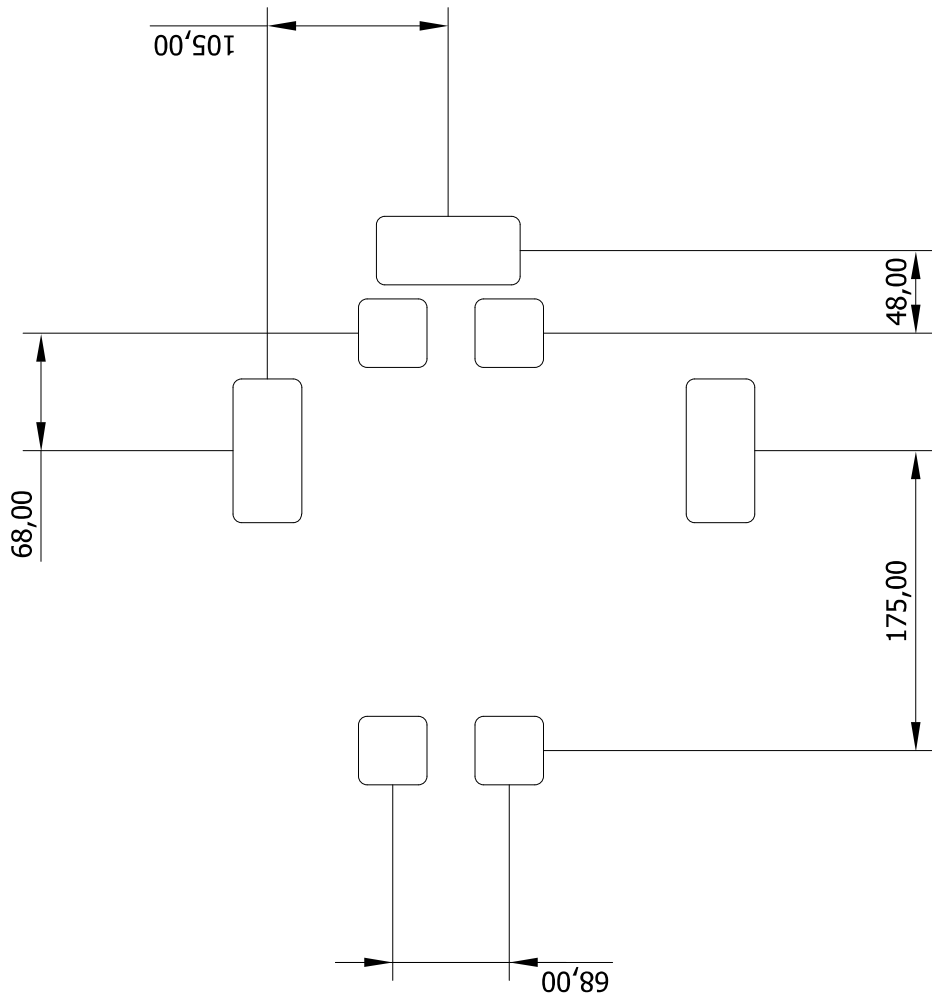

BENITO -Play

JPVS01

SAFETY ZONE

x1

x3

x1

x2

x1

x1

x1

x1

x1

x1

M8x35
x2

M10x75
x3

M10x45
x16

M10x45
x4

M10x40
x2

M10x75
x6

M10x75
x6

M10x70
x10

M10x65
x4

M10x45
x16

M10x75
x3

M8x35
x2

M10x45
x4

M10x40
x2