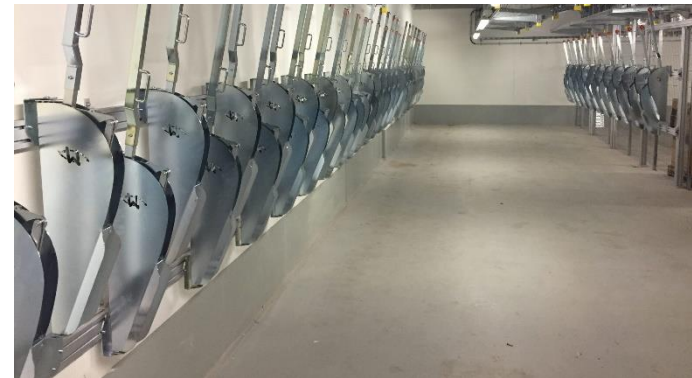

Wheely

Jalgrattahoidja Wheely on unikaalne, lihtne ja ruumisäästlik jalgrattahoidja seinale. Innovaatiline ning taskukohane lahendus võimaldab paigutada jalgrattad ka kõige pisematesse kohtadesse. Mugavalt ülestõstetav ja kergesti lukustatav rattahoidja teeb jalgrataste hoiustamise lihtsamaks kui kunagi varem. Paiguta jalgratas oma kohale, lukusta jalgratas, tõmba jalgratast enda poole ja gaasiamort teeb kogu oma töö, tõstes jalgratta seinale.

Nõutav kõrgus: Wheely rakendamiseks on vajalik kõrgus 210 cm

Wheelylifti kokkupanek: Wheely paigaldamise kõrgus põrandast on 61 cm. Kui asetada mitu Wheely'i üksteise kõrvale, soovitame võimaluse korral paigaldada Wheely'id erinevatele kõrgustele. Paigalduskõrgus põrandast on vaheldumisi 61 cm ja 71 cm.

Mitme Wheely paigaldamine: Kui Wheely'id on paigaldatud samale kõrgusele, on Wheely'ide vahele vaja 40 cm tühikut. Kui Wheely'id on paigaldatud erinevatele kõrgustele, on Wheely'ide vahele vaja 30 cm tühimikku.