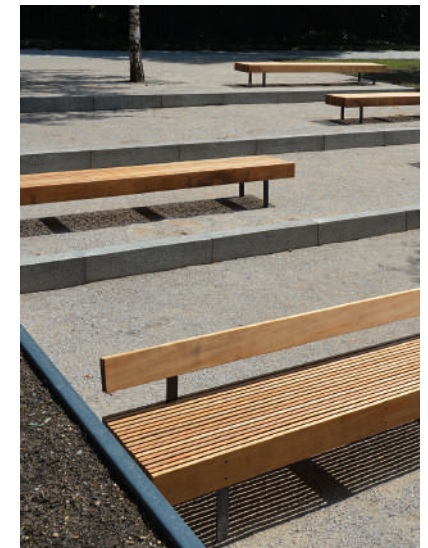

# BORDO

## PARK BENCH BORDO

A massive bench consisted of vertically built-up profiles that are interposed with metal and rubber spacers. The spacers at the edges of the bench function as a supporting structure – base. The whole structure of the bench is fixed with hidden threaded rods.