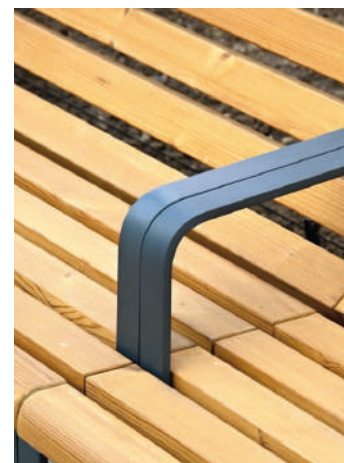

INOA

Inoa pargipink on elegantne mööblilahendus, mille kaunist välimust täiustab ka äärmiselt hea istumismugavus. Ühtaegu modernne ja ajatu välimus täiustab linnaruumi ning ei jää möödakäijale märkamatuks. Pingi sobitamise keskkonda muudab unikaalseks saadaval olevad termotöödeldud männist, kuusest ja tammest erineva laiusega puitosad.

MÖÖTMED

Pikkus: 1600/1800 mm
Laius: 402–646 mm
Kõrgus: 422–793 mm
Kaal: 27–50 kg

KINNITUSVÕIMALUSED

Poltkinnitusega kõvale pinnale

VIIMISTLUSVÕIMALUSED

Roostevaba teras;
Kuumtsingitud teras ja pulbervärvitud;
Valikus erinevad RAL-värvitoonid

VÄRVIVALIKUD

RAL9006

RAL9007

RAL7016

RAL9005

METALLID

Kuumtsingitud ja pulbervärvitud

Kuumtsingitud

Roostevaba teras

PUIT

Kuusk

Tamm

Termotöödeldud männ