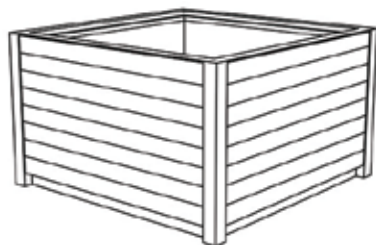

Cimi

1400

ZCI 1

2400

ZCI 2

2400

CIMI