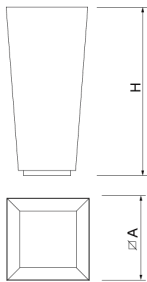

Planter made of corten steel sheet, designed to last over time without maintenance. No finish needed, thus eliminating processes that pollute the environment and contributing to sustainability.

Ref.	A	B	H
UM1210	500	500	1030