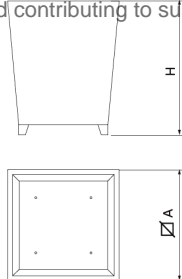

Planter made of corten steel sheet, designed to last over time without maintenance. No finish needed, thus eliminating processes that pollute the environment and contributing to sustainability.

Ref.	A	B	H
UM1200	1000	1000	1000
UM1202	720	720	1000
UM1204	600	600	780