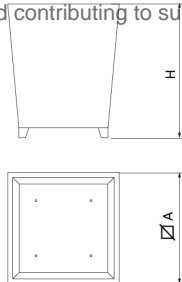

Planter made of corten steel sheet, designed to last over time without maintenance. No finish needed, thus eliminating processes that pollute the environment and contributing to sustainability.

Ref.	A	B	H
UM1200	1000	1000	1000
UM1202	720	720	1000
UM1204	600	600	780