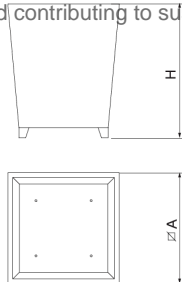

Planter made of corten steel sheet, designed to last over time without maintenance. No finish needed, thus eliminating processes that pollute the environment and contributing to sustainability

Ref.	A	B	H
UM1200	1000	1000	1000
UM1202	720	720	1000
UM1204	600	600	780