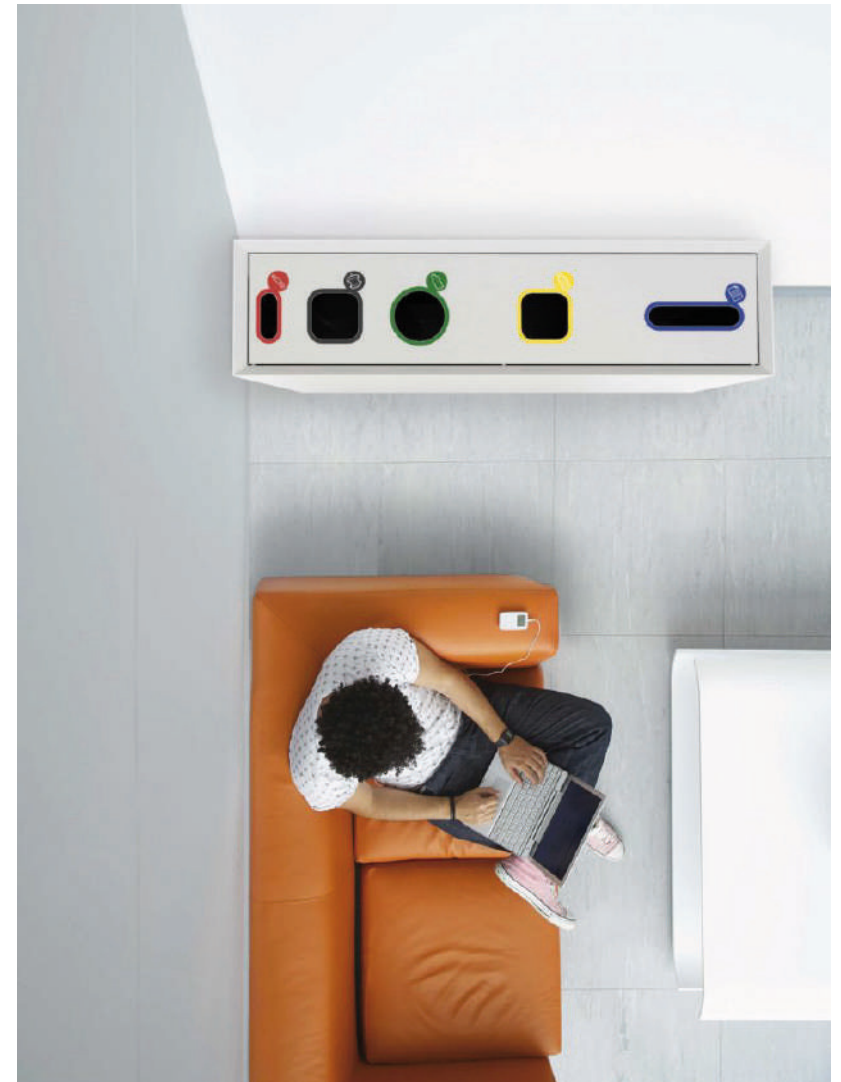

RAL9003

METALLID

Roostevaba teras

Pulbervärvitud lehtmetsa

ZELL

INDOOR LITTER BIN ZELL

In the internal litter bin Zell, you will find everything you need for recycling: robustness, style, a modular design with many different options. Made of white painted iron, for three to five types of waste. A perfect and unique recycling container.

Folded sheet metal components to avoid abrasion and stiffness. The bin has a base-board with a return to add a castor for easier use. The cover is fixed on to a central axis for its articulation allowing it to open fully, which facilitates maintenance as well as breakage prevention. Design with minimalist lines, elegant, can be used in halls, receptions and offices. We can adapt the bin when more components are required, 3/4/5 compartments to accommodate up to 5 types of waste.