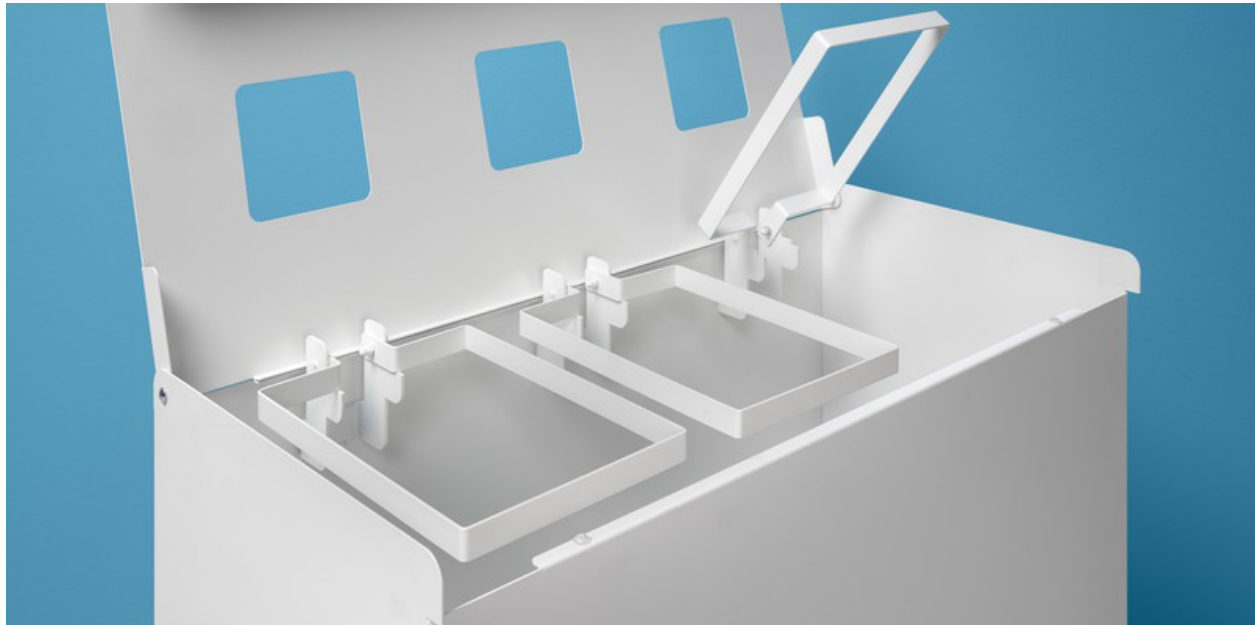

### Measurements

Litter bin Trix stands on a frame measuring 350 mm in depth, 750 mm in width, 700 mm in height.

### Design

Each opening has a standard coloured pictogram which shows the waste sort. All digital prints can be designed and produced according to order.

## Features

Litter bins will be attached to three bag frames, offering 120-litres of total waste storing.

Trix sorting station is easy to maintain and clean. Its cap opens fully upwards, which offers the quick access to the litter bag and for it to be replaced.