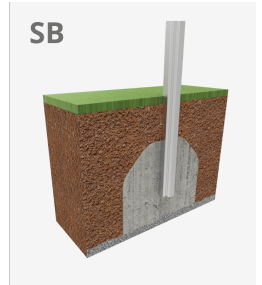

A=6148mm 24m² 1m 4
B=5324mm

Materials:

Structure, Aluminium: 6005 cold extruded alloy and 2.5mm thick structural profiles. Extremely robust, offer excellent resistance to corrosion. All the aluminum profiles have special constructions in the grooves in which the connecting bolts are inserted for extra durability and greater anti-vandal resistance.

Panels, HDPE: high-density polyethylene characterised by its resistance to chemical abrasives. As a polymer, it is unaffected by corrosion. Due to its light elastic nature, it offers high resistance to impact, making it very difficult to break. **As regards slides, they are made of a mixture of polyethylene and anti-static particles to reduce the accumulation of charge due to friction. However, it is possible that slide accumulate some static electricity in case of precise atmospheric conditions. Including a ground connection in every installation is recommended.**

Nets, Anti-vandal reinforced rope: Ø 16mm, 6 twisted steel cables, covered in polypropylene. High durability plastic connectors.

Metallic parts: AISI-304 stainless steel, hot-dip galvanized steel and aluminium.