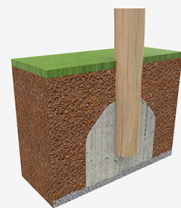

A x B

A=3730mm 10.80m2 600mm 1

B=3360mm

SB

[CAD](#) | [Catalogue](#) | [Mounting instructions](#) | [HD image](#)

Materials:

Posts, Robinia wood: round posts made of Robinia wood. Robinia is characterised by its resistance and durability. Its trunks are formed entirely by heartwood, the hardest part of the trees. It is a living material, it is therefore possible that small cracks appear. However, they do not affect the durability that can reach 20 years.