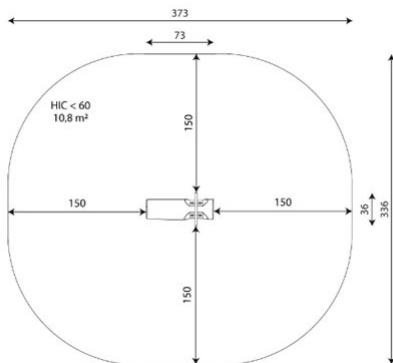

3+

Certified
EN1176
product

The ROY collection is the perfect solution for those who think that pedagogy goes beyond play, who want their children to learn the importance of nature and that imperfection is often related to authenticity, but also who **wish to add an artisanal touch to their projects**.

A x B

A=3730mm 10.80m2 600mm 1

B=3360mm

SB

[CAD](#) | [Catalogue](#) | [Mounting instructions](#) | [HD image](#)