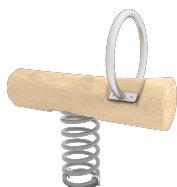

Biggest part (mm): 960x960x10 / Heaviest part (kg): 29

IMPACT ZONE: security area and ground coverings according to the EN1176-1:2017 standard.

Spare parts availability: 10 years.

Ground anchoring screws not included.

Playful features:

Alternatives:

[JROYM01](#)

[W2309](#)

[JROY06](#)