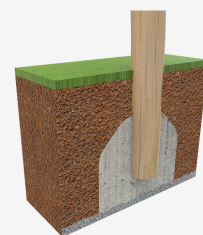

A x B			
A=3970mm	12.40m2	0.60mm	3
B=3970mm			

SB

[Mounting instructions](#) | [HD image](#)

Materials:

Posts, Robinia wood: round posts made of Robinia wood. Robinia is characterised by its resistance and durability. Its trunks are formed entirely by heartwood, the hardest part of the trees. It is a living material, it is therefore possible that small cracks appear. However, they do not affect the durability that can reach 20 years.