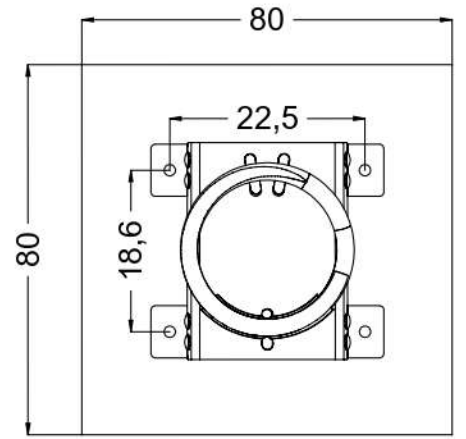

JROYM14

v010
22.12.2021
D. P.
[cm]

BENITO
-Play

[cm]

K17

K3

	K3
M10x120 x12	 Ø10
NOT INCLUDED	

[cm]

 x2	1,5h			 K17 x2 >0,12m ²	 48h	 K3 x2 >0,09m ²
--	------	---	---	---	---	---

124142
x1

996171
x3

b239
x3

b245
x3

<p>K17</p>  <p>B238 x12</p>	<p>K17</p>  <p>061192 x6</p>	<p>K3</p>  <p>B237-1 x12</p>
---	---	---

[cm]

3x

SP2 x1

3x

SP2 x1

3x 12e059

[cm]

BENITO