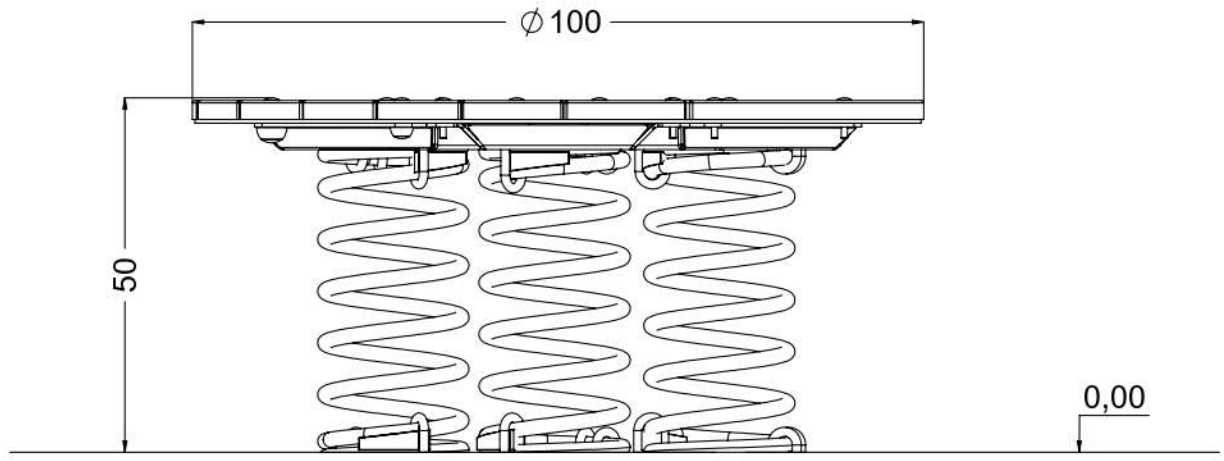

JROYM14

v010
22.12.2021
D. P.
[cm]

BENITO
-Play

[cm]

K17

K3

	K3
M10x120 x12	 Ø10
NOT INCLUDED	

[cm]

 x2	1,5h			 K17 x2 >0,12m ²	 48h	 K3 x2 >0,09m ²
--	------	---	---	---	---	---

124142
x1

996171
x3

b239
x3

b245
x3

<p>K17</p>  <p>B238 x12</p>	<p>K17</p>  <p>061192 x6</p>	<p>K3</p>  <p>B237-1 x12</p>
---	---	---