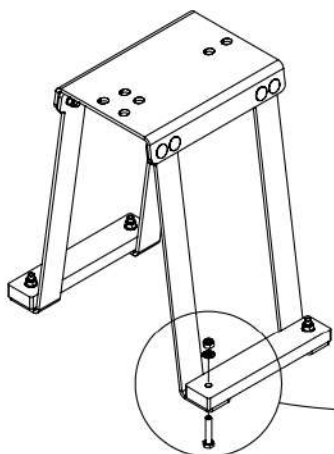

JROYM14

v010
22.12.2021
D. P.
[cm]

BENITO
-Play

[cm]

K17

K3

	K3
M10x120 x12	 Ø10
NOT INCLUDED	

[cm]

 x2	1,5h			 K17 x2 >0,12m ²	 48h	 K3 x2 >0,09m ²
--	------	---	---	---	---	---

124142
x1

996171
x3

b239
x3

b245
x3

<p>K17</p>  <p>B238 x12</p>	<p>K17</p>  <p>061192 x6</p>	<p>K3</p>  <p>B237-1 x12</p>
---	---	---

3x	SP3 _(K17)
3x	SP1
6x	SP2
3x	12e059
1x	V002

K17

3x

SP1 x1

SP3 x1

K3

3x

SP1 x1

[cm]

3x

SP2 x1

3x

SP2 x1

3x 12e059

[cm]

BENITO