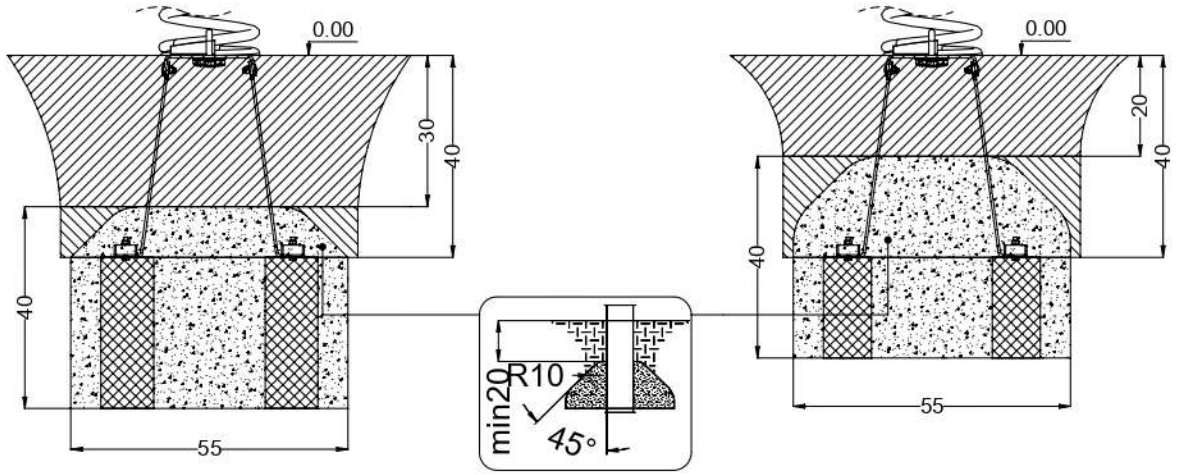

JROYM14

v010
22.12.2021
D. P.
[cm]

BENITO
-Play

[cm]

K17

K3

	K3
M10x120 x12	 Ø10
NOT INCLUDED	

[cm]

 x2	1,5h			 K17 x2 >0,12m ²	 48h	 K3 x2 >0,09m ²
--	------	---	---	---	---	---

124142
x1

996171
x3

b239
x3

b245
x3

<p>K17</p>  <p>B238 x12</p>	<p>K17</p>  <p>061192 x6</p>	<p>K3</p>  <p>B237-1 x12</p>
---	---	---

[cm]

3x

SP2 x1

3x

SP2 x1

3x 12e059

[cm]

BENITO