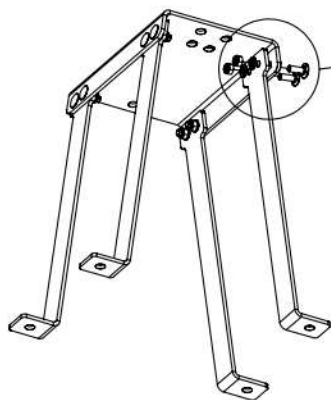

JROYM14

v010
22.12.2021
D. P.
[cm]

BENITO
-Play

[cm]

K17

K3

	K3
M10x120 x12	 Ø10
NOT INCLUDED	

[cm]

 x2	1,5h			 K17 x2 >0,12m ²	 48h	 K3 x2 >0,09m ²
--	------	---	---	---	---	---

124142
x1

996171
x3

b239
x3

b245
x3

<p>K17</p>  <p>B238 x12</p>	<p>K17</p>  <p>061192 x6</p>	<p>K3</p>  <p>B237-1 x12</p>
---	---	---

3x	SP3 _(K17)
3x	SP1
6x	SP2
3x	12e059
1x	V002

K17

3x

SP1 x1

SP3 x1

K3

3x

SP1 x1

[cm]

3x

SP2 x1

3x

SP2 x1

3x 12e059

[cm]

BENITO