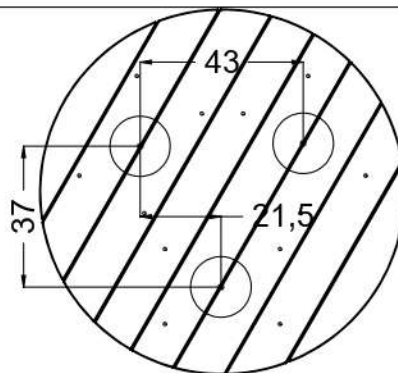

JROYM14

v010
22.12.2021
D. P.
[cm]

BENITO
-Play

[cm]

K17

K3

	K3
M10x120 x12	 Ø10
NOT INCLUDED	

[cm]

 x2	1,5h			 K17 x2 >0,12m ²	 48h	 K3 x2 >0,09m ²
--	------	---	---	---	---	---

124142
x1

996171
x3

b239
x3

b245
x3

<p>K17</p>  <p>B238 x12</p>	<p>K17</p>  <p>061192 x6</p>	<p>K3</p>  <p>B237-1 x12</p>
---	---	---