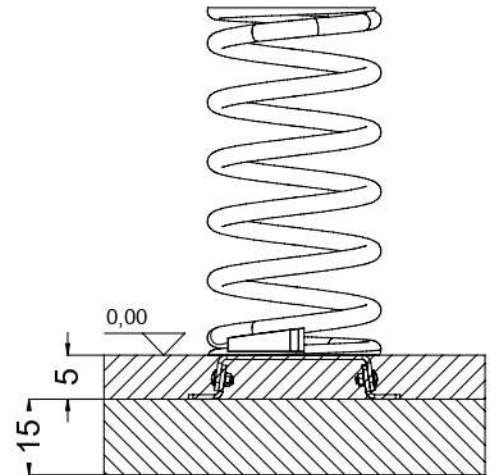

JROYM14

v010
22.12.2021
D. P.
[cm]

BENITO
-Play

[cm]

K17

K3

	K3
M10x120 x12	 Ø10
NOT INCLUDED	

[cm]

 x2	1,5h			 K17 x2 >0,12m ²	 48h	 K3 x2 >0,09m ²
--	------	---	---	---	---	---

124142
x1

996171
x3

b239
x3

b245
x3

<p>K17</p>  <p>B238 x12</p>	<p>K17</p>  <p>061192 x6</p>	<p>K3</p>  <p>B237-1 x12</p>
---	---	---