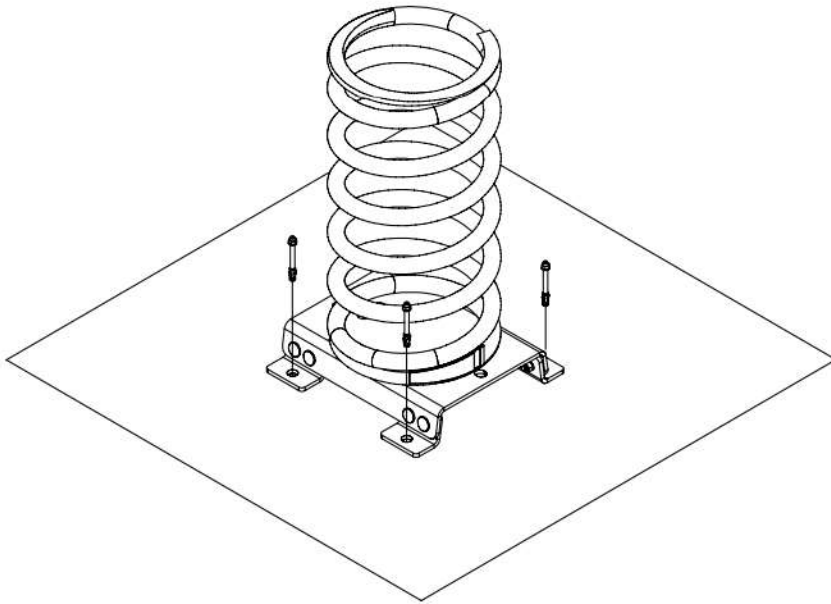

JROYM14

v010
22.12.2021
D. P.
[cm]

BENITO
-Play

[cm]

K17

K3

	K3
M10x120 x12	 Ø10
NOT INCLUDED	

[cm]

 x2	1,5h			 K17 x2 >0,12m ²	 48h	 K3 x2 >0,09m ²
--	------	---	---	---	---	---

124142
x1

996171
x3

b239
x3

b245
x3

<p>K17</p>  <p>B238 x12</p>	<p>K17</p>  <p>061192 x6</p>	<p>K3</p>  <p>B237-1 x12</p>
---	---	---