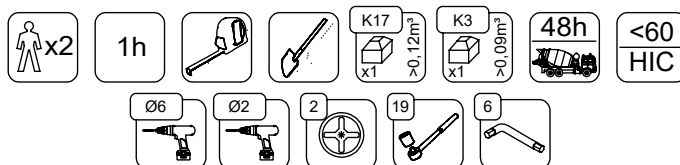

JROYM01

v010
25.01.2021
A. P.
[cm]

BENITO
-Play

K17

K3

	K3
M10x120 x4	
NOT INCLUDED	

[cm]

 x2	1h			K17 x1 >0.12m ²	48h 	K3 x1 >0.09m ²
--	----	---	---	----------------------------------	--	---------------------------------

SP3 x1

K3

SP1 x1

[cm]

SP2 x1

SP25 x1

50mm

∅6mm