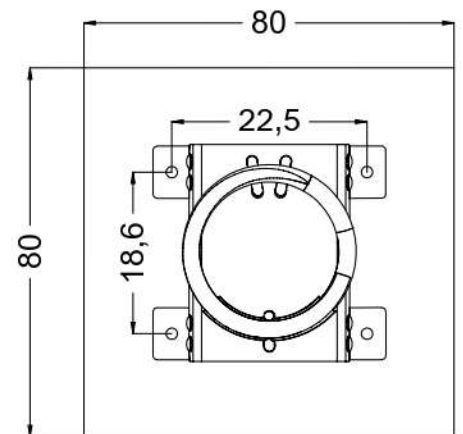

JROYM13

v010
04.04.2022
D. P.
[cm]

BENITO
-Play

[cm]

K17

K3

	K3
M10x120 x4	
NOT INCLUDED	

[cm]

 x2	1h			K17 x2 >0.12m ²	48h 	K3 x2 >0.09m ²
--	----	---	---	----------------------------------	--	---------------------------------

x2
 1h

 48h
 K21 x2
 >0.06mm³

127439
x1

128217
x2

122105
x2

996171
x2

B239
x2

[cm]

2x

SP2 x1

[cm]

SP36 x2

[cm]

1x 12e077

125133

8x 5x25sxp

24

Ø 5,5mm

Ø 5,5

4,5

24

8x 8x50sxi

1x 12e078