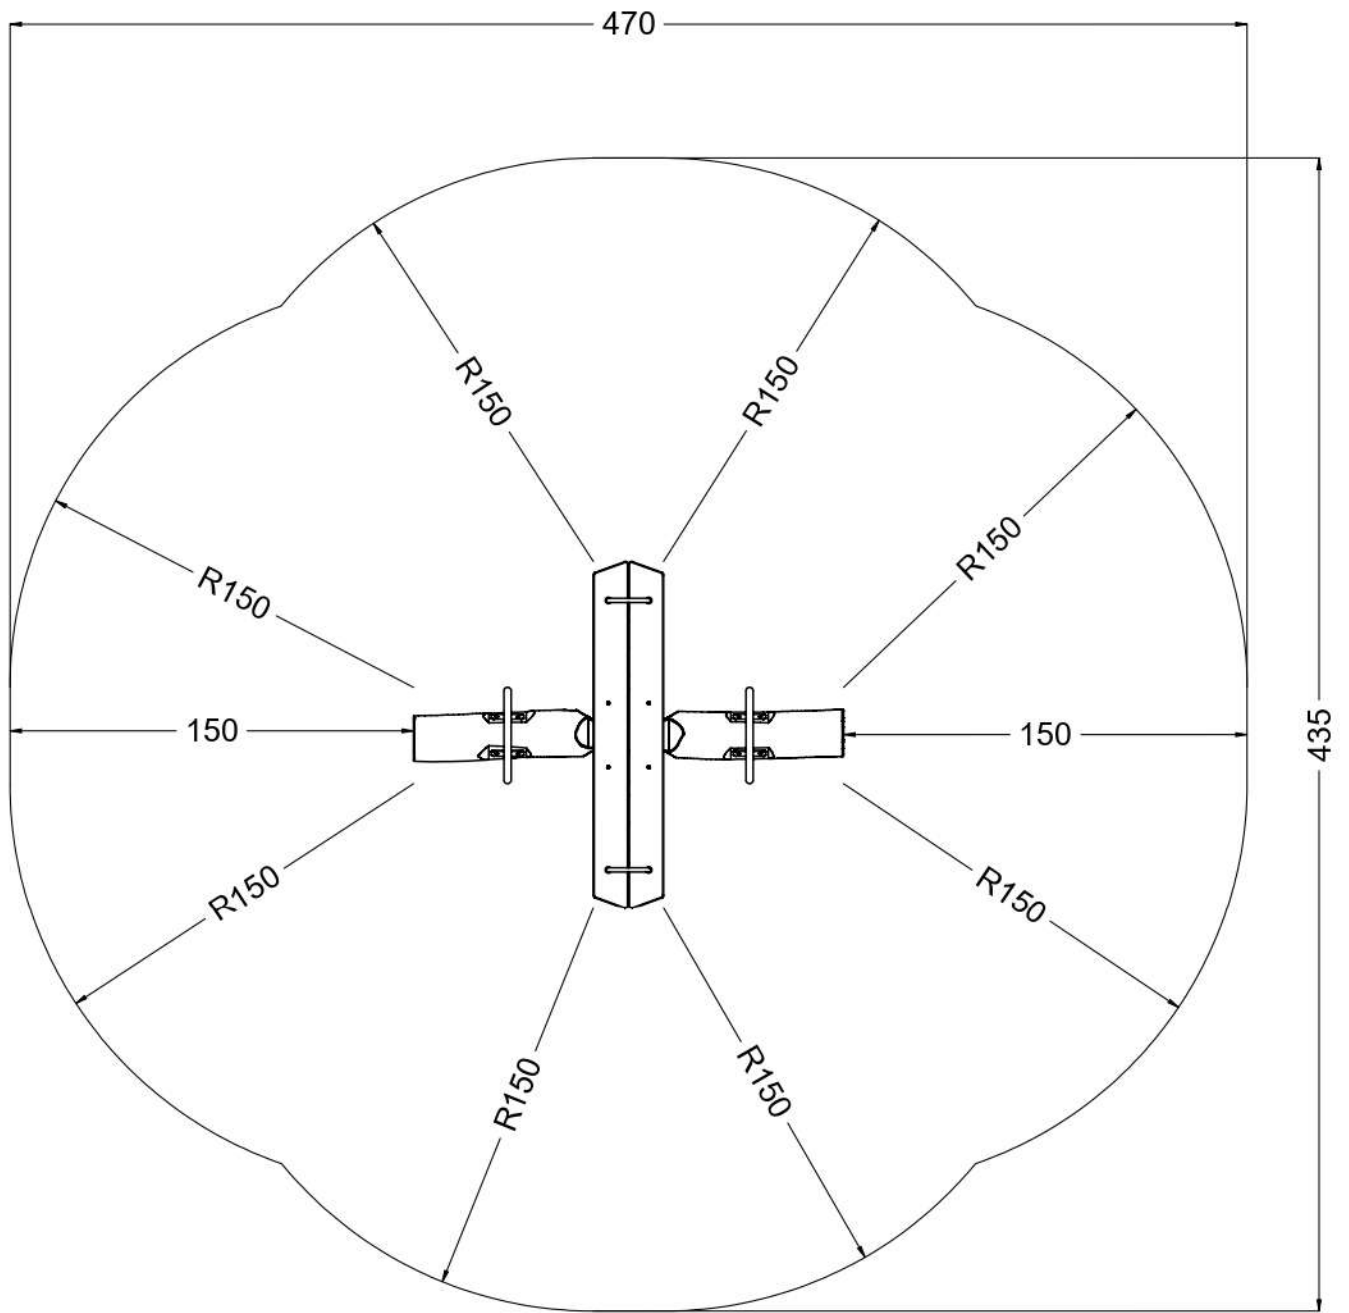

JROYM13

v010
04.04.2022
D. P.
[cm]

BENITO
-Play

[cm]

K17

K3

	K3
M10x120 x4	
NOT INCLUDED	

[cm]

 x2	1h			K17 x2 >0.12m ²	48h 	K3 x2 >0.09m ²
--	----	---	---	----------------------------------	--	---------------------------------

x2
 1h

 48h
 K21 x2
 >0.06mm³

127439
x1

128217
x2

122105
x2

996171
x2

B239
x2

[cm]

2x

SP2 x1

[cm]

SP36 x2

[cm]

1x 12e077

125133

8x 5x25sxp

24

Ø 5,5mm

Ø 5,5

4,5

24

8x 8x50sxi

1x 12e078