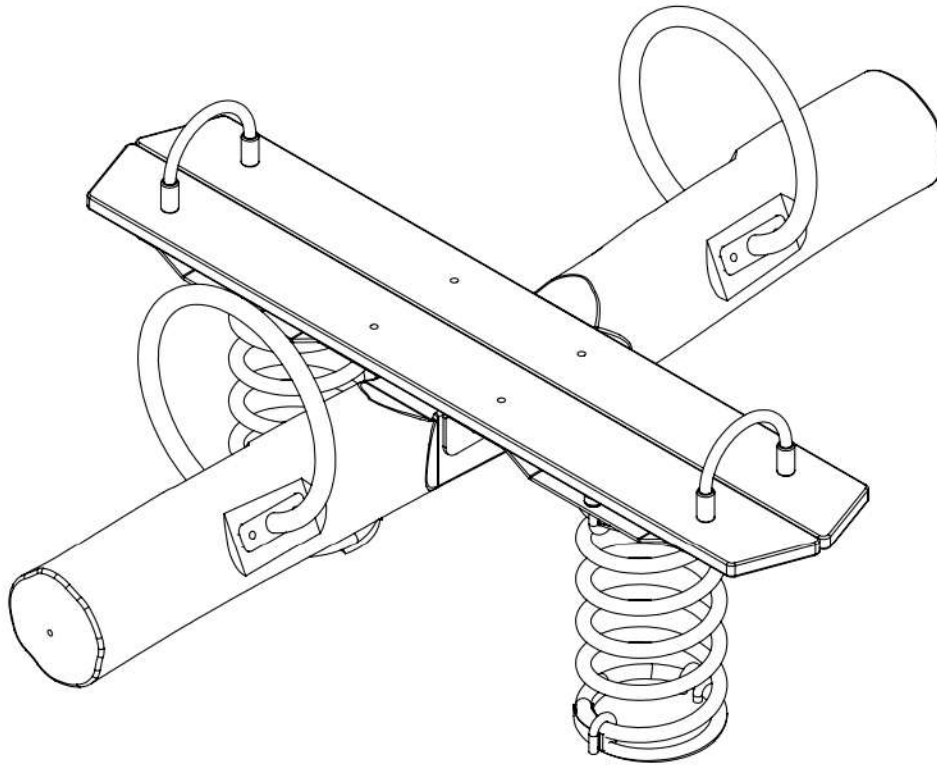

JROYM13

v010
04.04.2022
D. P.
[cm]

BENITO
-Play

[cm]

K17

K3

	K3
M10x120 x4	
NOT INCLUDED	

[cm]

 x2	1h			K17 x2 >0.12m ²	48h 	K3 x2 >0.09m ²
--	----	---	---	----------------------------------	--	---------------------------------

x2
 1h

 48h
 K21 x2
 >0.06mm³

127439
x1

128217
x2

122105
x2

996171
x2

B239
x2