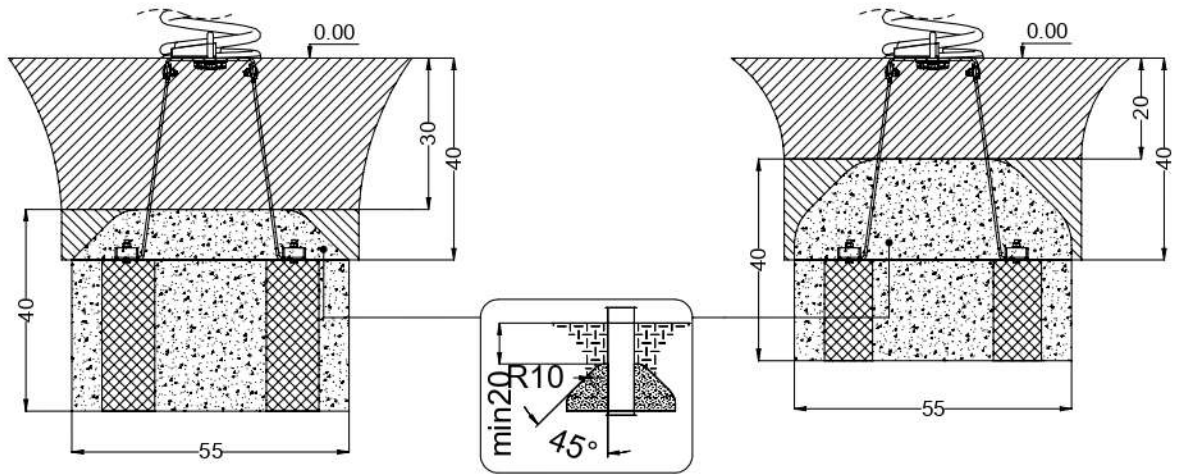

JROYM13

v010
04.04.2022
D. P.
[cm]

BENITO
-Play

[cm]

K17

K3

	K3
M10x120 x4	
NOT INCLUDED	

[cm]

 x2	1h			K17 x2 >0.12m ²	48h 	K3 x2 >0.09m ²
--	----	---	---	----------------------------------	--	---------------------------------

x2
 1h

 48h
 K21 x2
 >0.06mm³

127439
x1

128217
x2

122105
x2

996171
x2

B239
x2