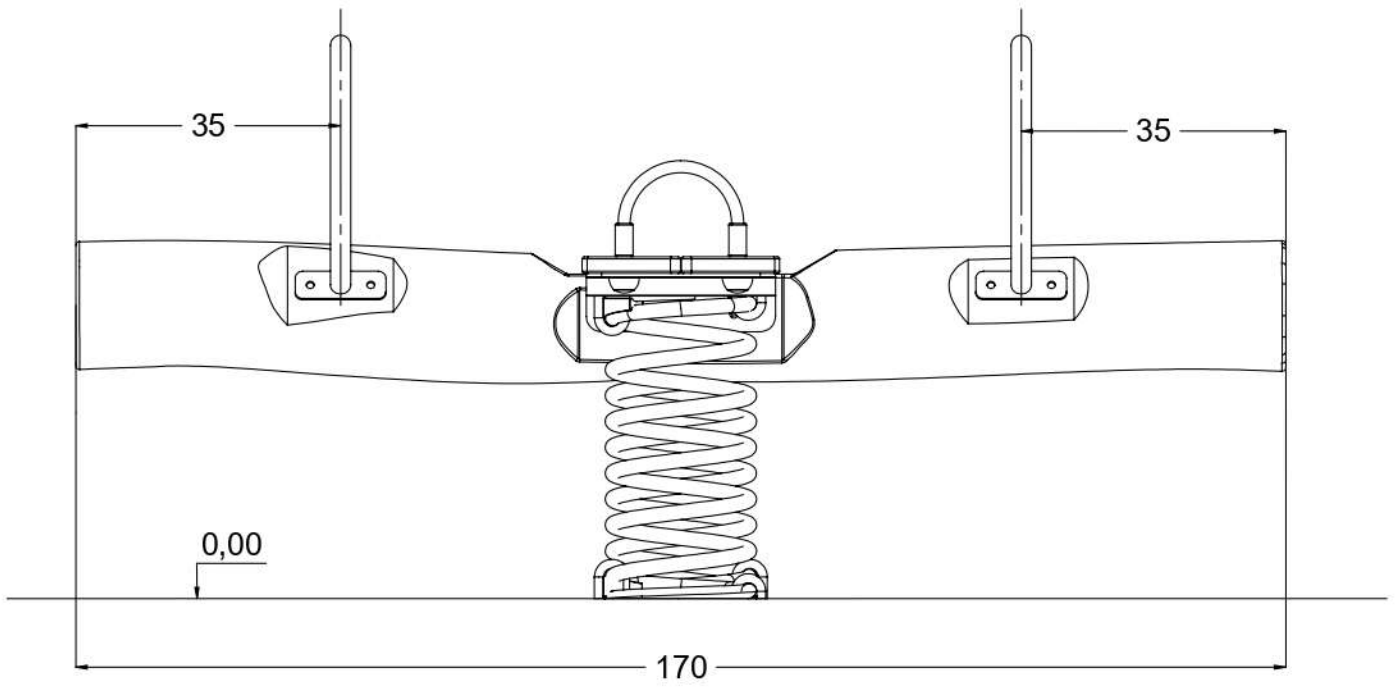

JROYM13

v010
04.04.2022
D. P.
[cm]

BENITO
-Play

[cm]

K17

K3

	K3
M10x120 x4	
NOT INCLUDED	

[cm]

 x2	1h			K17 x2 >0.12m ²	48h 	K3 x2 >0.09m ²
--	----	---	---	----------------------------------	--	---------------------------------

x2
 1h

 48h
 K21 x2
 >0.06mm³

127439
x1

128217
x2

122105
x2

996171
x2

B239
x2

[cm]

2x

SP2 x1

[cm]

SP36 x2

[cm]

1x 12e077

125133