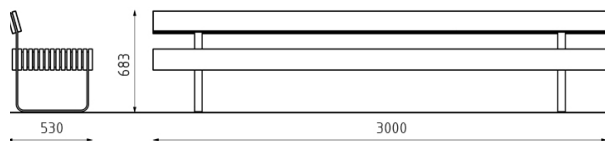

PARGIPINK, TOOL

Bordo

LBO1