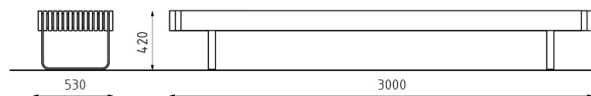

LBO5

LBO6

Bordo

ENGLISH // Park bench Bordo

A massive bench consisted of vertically built-up profiles that are interposed with metal and rubber spacers. The spacers at the edges of the bench function as a supporting structure – base. The whole structure of the bench is fixed with hidden threaded rods.