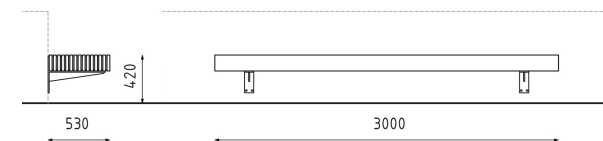

LBO5

LBO6

Bordo

ENGLISH // Park bench Bordo

A massive bench consisted of vertically built-up profiles that are interposed with metal and rubber spacers. The spacers at the edges of the bench function as a supporting structure – base. The whole structure of the bench is fixed with hidden threaded rods.

Measurements:

Length: 2900-3476 mm
Width: 530 mm
Height: 420-683 mm
Weight: 120-190 kg

Installation:

Fixed on the ground with anchor bolts
Concrete foundation

Additional:

Surface finishing options: Brushed Stainless steel, Hot-Dip Galvanised steel, Hot-Dip Galvanised steel + powder coated